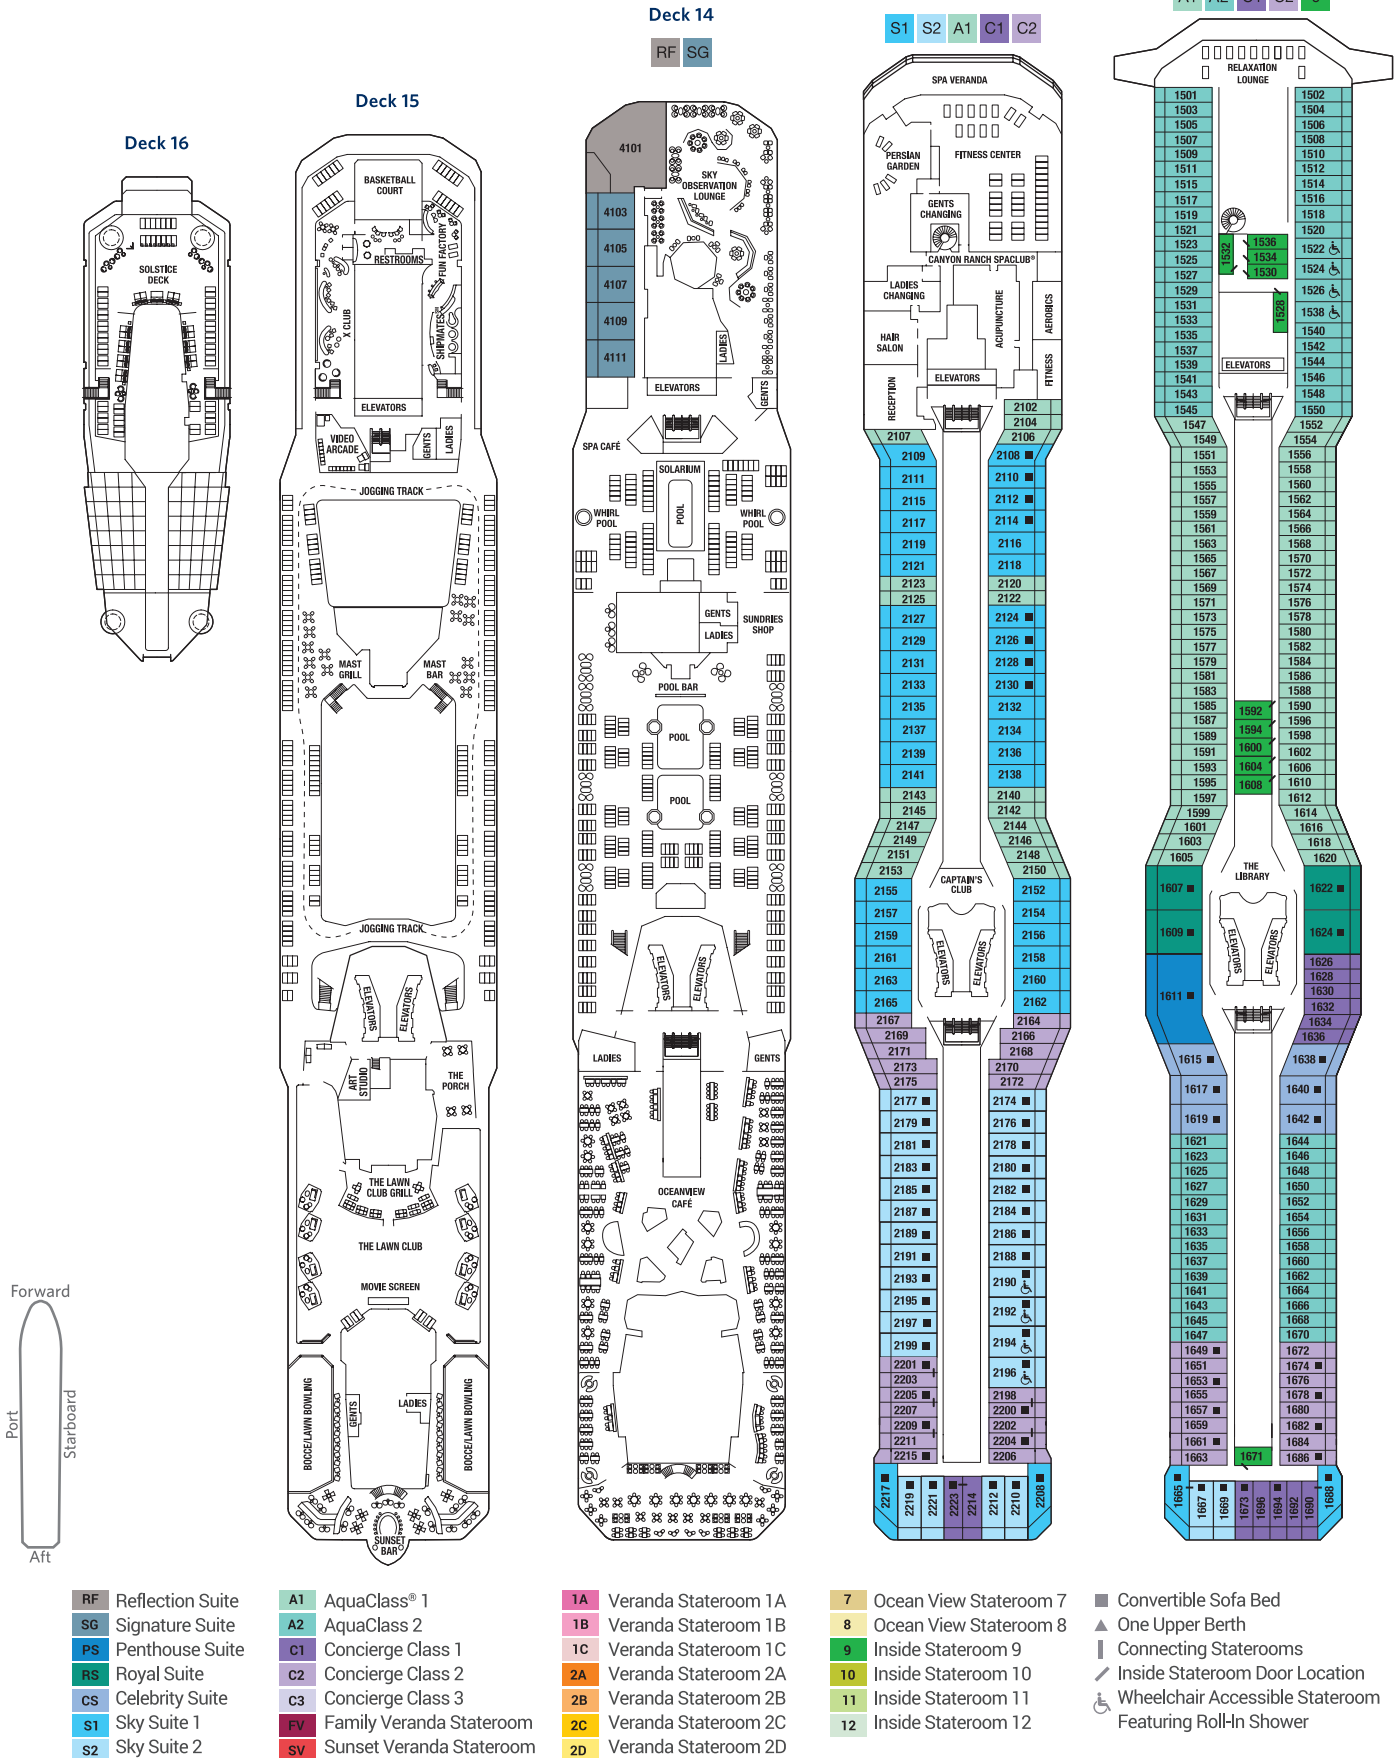

Staterooms with an upper bed and sofa bed accommodate a maximum of four guests.

Accessible staterooms with a sofa bed accommodate a maximum of three guests.

Accessible suites with a sofa bed accommodate a maximum of four guests.

Staterooms 1547, 1549, 1552, and 1554 have partially obstructed views.

Staterooms 2190, 2192, 2194, and 2196 have roll-in showers, no bathtubs.

Deck plans are not drawn to scale. Deck numbers reflect upper guest levels.

For an interactive deck plan experience and the most up-to-date deck plans, visit celebritycruises.com.