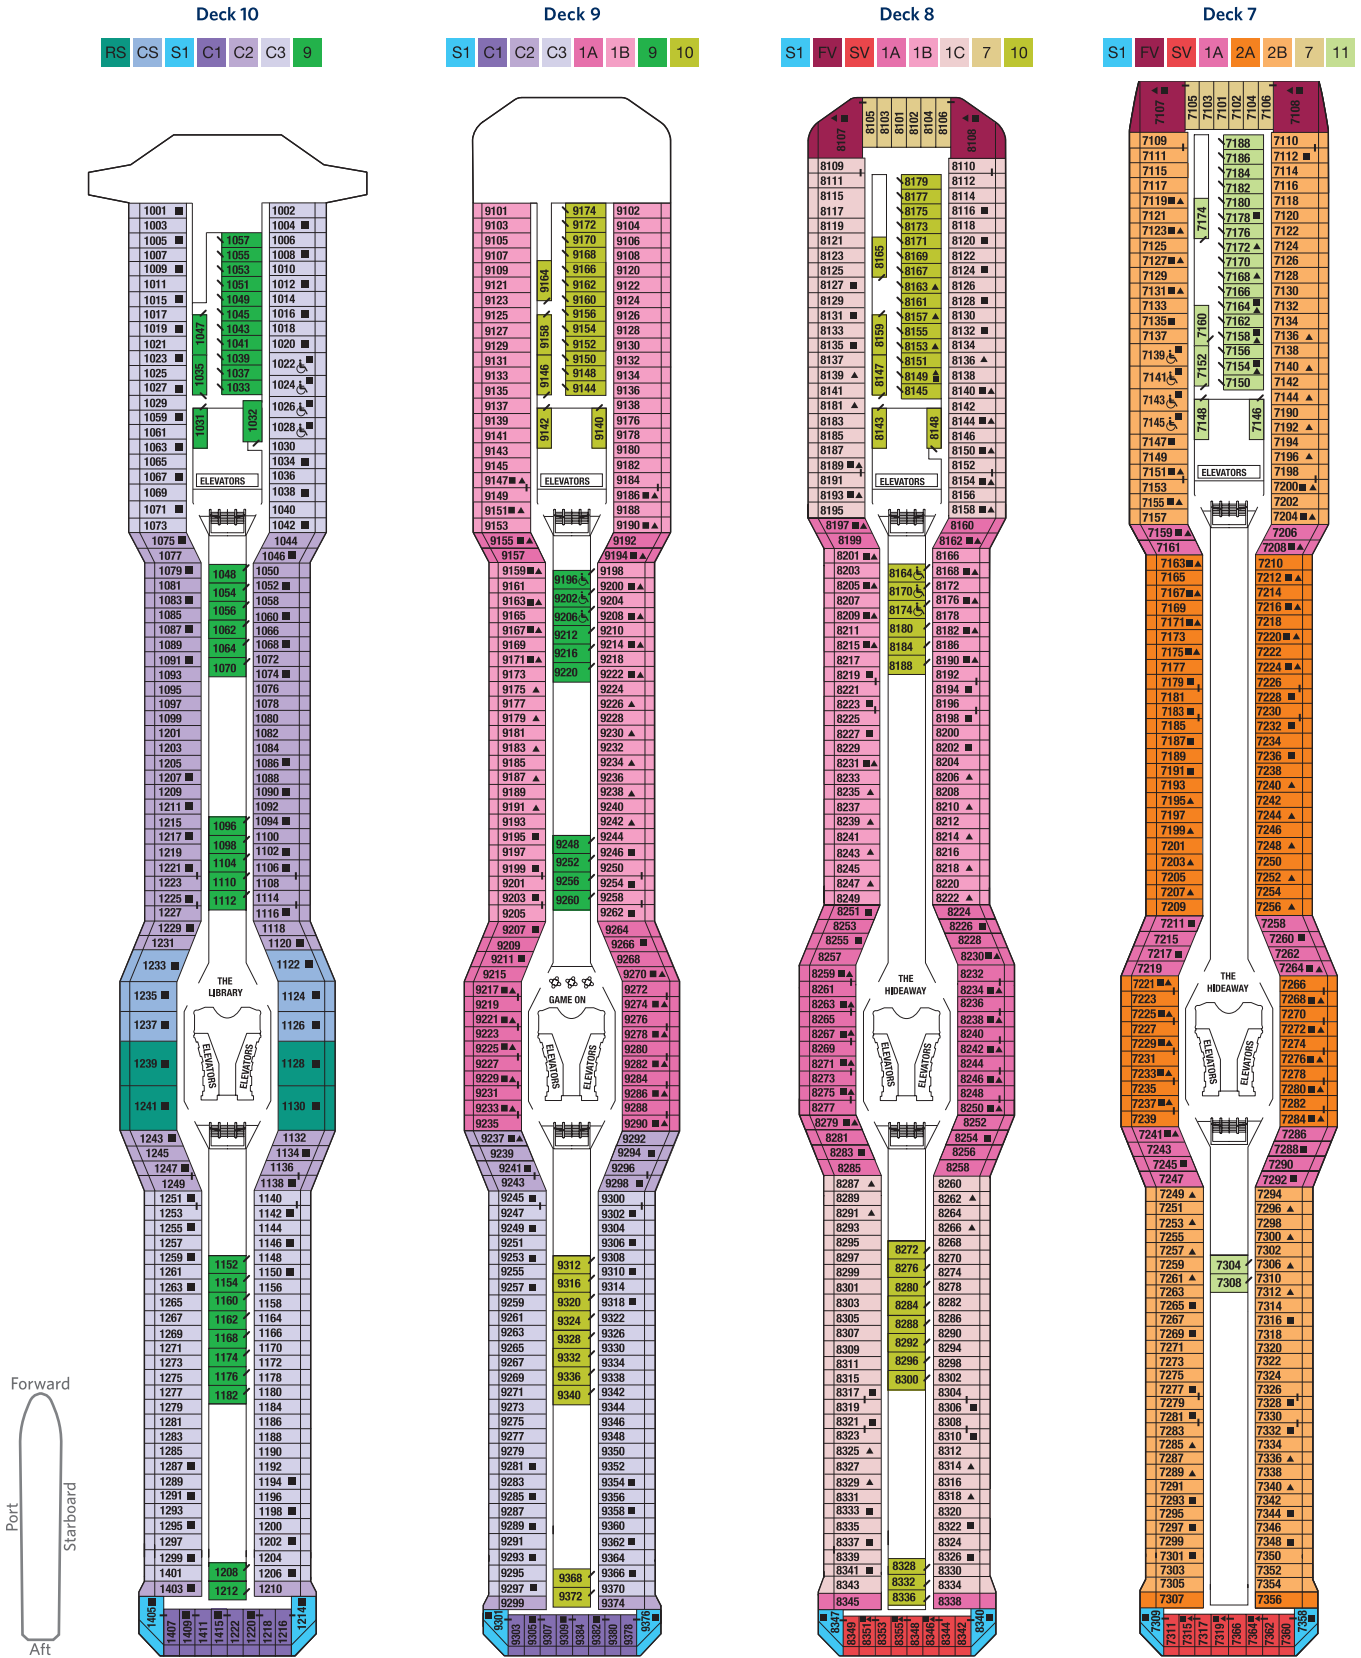

CELEBRITY REFLECTION® DECK PLANS

Staterooms with an upper bed and sofa bed accommodate a maximum of four guests.
Accessible staterooms with a sofa bed accommodate a maximum of three guests.
Staterooms 1001 and 1002 have partially obstructed veranda views.
2C Veranda Staterooms have partially obstructed veranda views. 2D Veranda Staterooms have obstructed veranda views.

Deck plans are not drawn to scale. Deck numbers reflect upper guest levels.
For an interactive deck plan experience and the most up-to-date deck plans, visit celebritycruises.com.