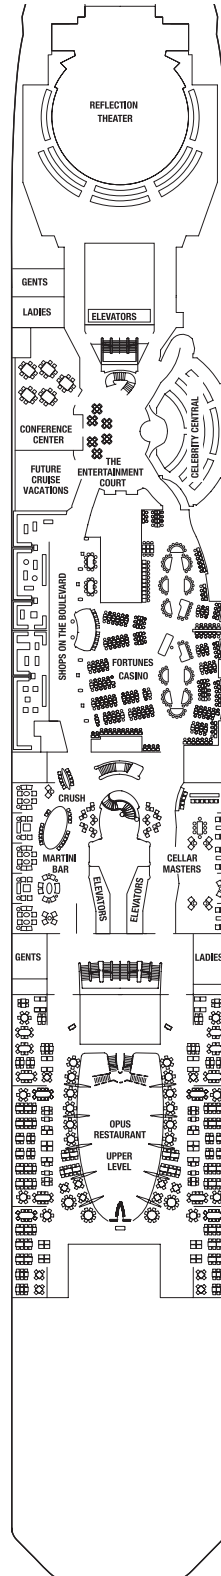

Staterooms 1547, 1549, 1552, and 1554 have partially obstructed views.

Staterooms 2190, 2192, 2194, and 2196 have roll-in showers, no bathtubs.

Deck plans are not drawn to scale. Deck numbers reflect upper guest levels.

Deck plans are not drawn to scale. Deck numbers reflect upper guest levels.  
 For an interactive deck plan experience and the most up-to-date deck plans, visit [celebritycruises.com](http://celebritycruises.com).

Deck 6

S1 SV 1A 2B 2C 2D

Deck 5

Deck 4

Deck 3

7 8 12

- RF Reflection Suite
- SG Signature Suite
- PS Penthouse Suite
- RS Royal Suite
- CS Celebrity Suite
- S1 Sky Suite 1
- S2 Sky Suite 2

- A1 AquaClass® 1
- A2 AquaClass 2
- C1 Concierge Class 1
- C2 Concierge Class 2
- C3 Concierge Class 3
- FV Family Veranda Stateroom
- SV Sunset Veranda Stateroom

- 1A Veranda Stateroom 1A
- 1B Veranda Stateroom 1B
- 1C Veranda Stateroom 1C
- 2A Veranda Stateroom 2A
- 2B Veranda Stateroom 2B
- 2C Veranda Stateroom 2C
- 2D Veranda Stateroom 2D

- 7 Ocean View Stateroom 7
- 8 Ocean View Stateroom 8
- 9 Inside Stateroom 9
- 10 Inside Stateroom 10
- 11 Inside Stateroom 11
- 12 Inside Stateroom 12