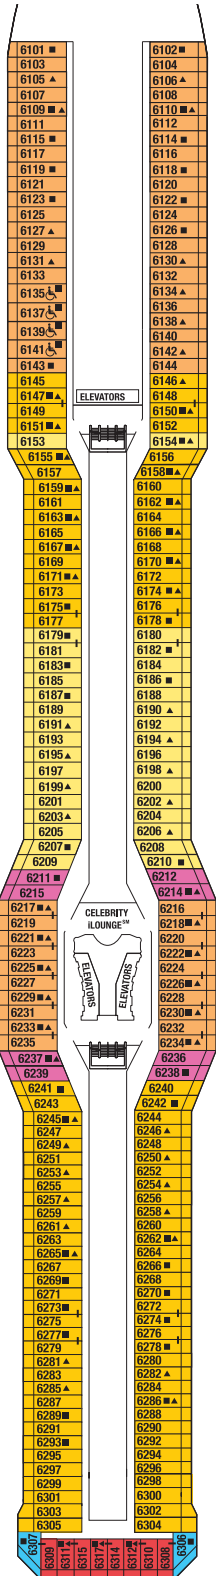

Deck 6

S1 SV 1A 2B 2C 2D