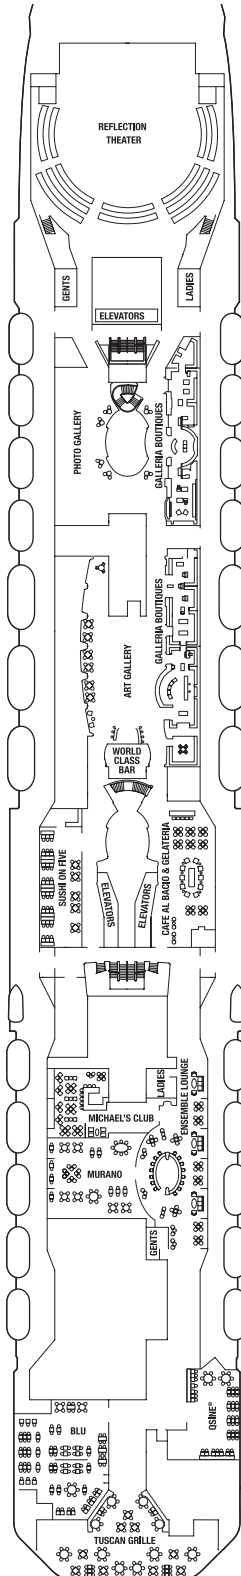

Deck 6

S1 SV 1A 2B 2C 2D

Deck 5

Deck 4

Deck 3

7 8 12

- RF Reflection Suite
- SG Signature Suite
- PS Penthouse Suite
- RS Royal Suite
- CS Celebrity Suite
- S1 Sky Suite 1
- S2 Sky Suite 2

- A1 AquaClass® 1
- A2 AquaClass 2
- C1 Concierge Class 1
- C2 Concierge Class 2
- C3 Concierge Class 3
- FV Family Veranda Stateroom
- SV Sunset Veranda Stateroom

- 1A Veranda Stateroom 1A
- 1B Veranda Stateroom 1B
- 1C Veranda Stateroom 1C
- 2A Veranda Stateroom 2A
- 2B Veranda Stateroom 2B
- 2C Veranda Stateroom 2C
- 2D Veranda Stateroom 2D

- 7 Ocean View Stateroom 7
- 8 Ocean View Stateroom 8
- 9 Inside Stateroom 9
- 10 Inside Stateroom 10
- 11 Inside Stateroom 11
- 12 Inside Stateroom 12

- Convertible Sofa Bed
- ▲ One Upper Berth
- Connecting Staterooms
- ↗ Inside Stateroom Door Location
- ♿ Wheelchair Accessible Stateroom
- ♿ Featuring Roll-In Shower