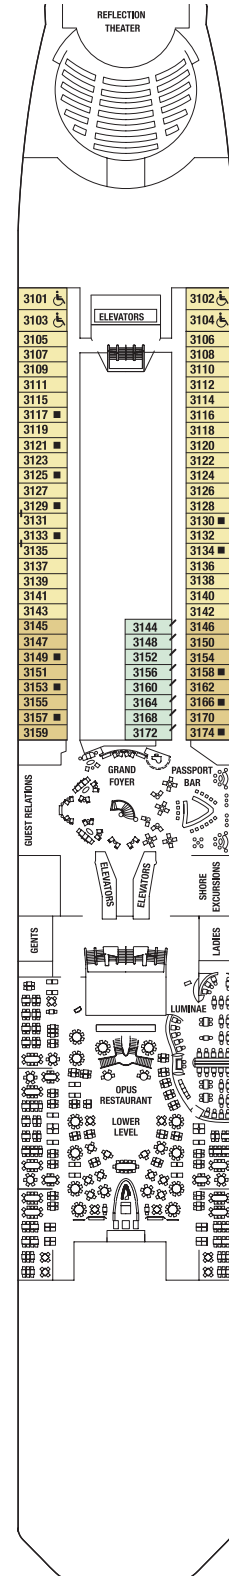

Staterooms 1547, 1549, 1552, and 1554 have partially obstructed views.

Staterooms 2190, 2192, 2194, and 2196 have roll-in showers, no bathtubs.

Deck plans are not drawn to scale. Deck numbers reflect upper guest levels.

Deck plans are not drawn to scale. Deck numbers reflect upper guest levels.  
 For an interactive deck plan experience and the most up-to-date deck plans, visit [celebritycruises.com](http://celebritycruises.com).

Deck 6

S1 SV 1A 2B 2C 2D

Deck 5

Deck 4

Deck 3

7 8 12

- RF Reflection Suite
- SG Signature Suite
- PS Penthouse Suite
- RS Royal Suite
- CS Celebrity Suite
- S1 Sky Suite 1
- S2 Sky Suite 2

- A1 AquaClass® 1
- A2 AquaClass 2
- C1 Concierge Class 1
- C2 Concierge Class 2
- C3 Concierge Class 3
- FV Family Veranda Stateroom
- SV Sunset Veranda Stateroom

- 1A Veranda Stateroom 1A
- 1B Veranda Stateroom 1B
- 1C Veranda Stateroom 1C
- 2A Veranda Stateroom 2A
- 2B Veranda Stateroom 2B
- 2C Veranda Stateroom 2C
- 2D Veranda Stateroom 2D

- 7 Ocean View Stateroom 7
- 8 Ocean View Stateroom 8
- 9 Inside Stateroom 9
- 10 Inside Stateroom 10
- 11 Inside Stateroom 11
- 12 Inside Stateroom 12