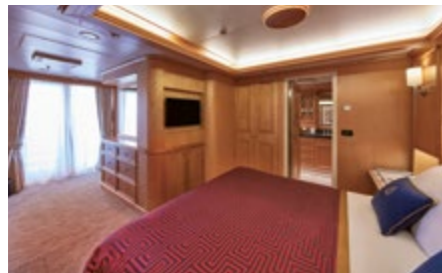

Queens Grill Master Suites