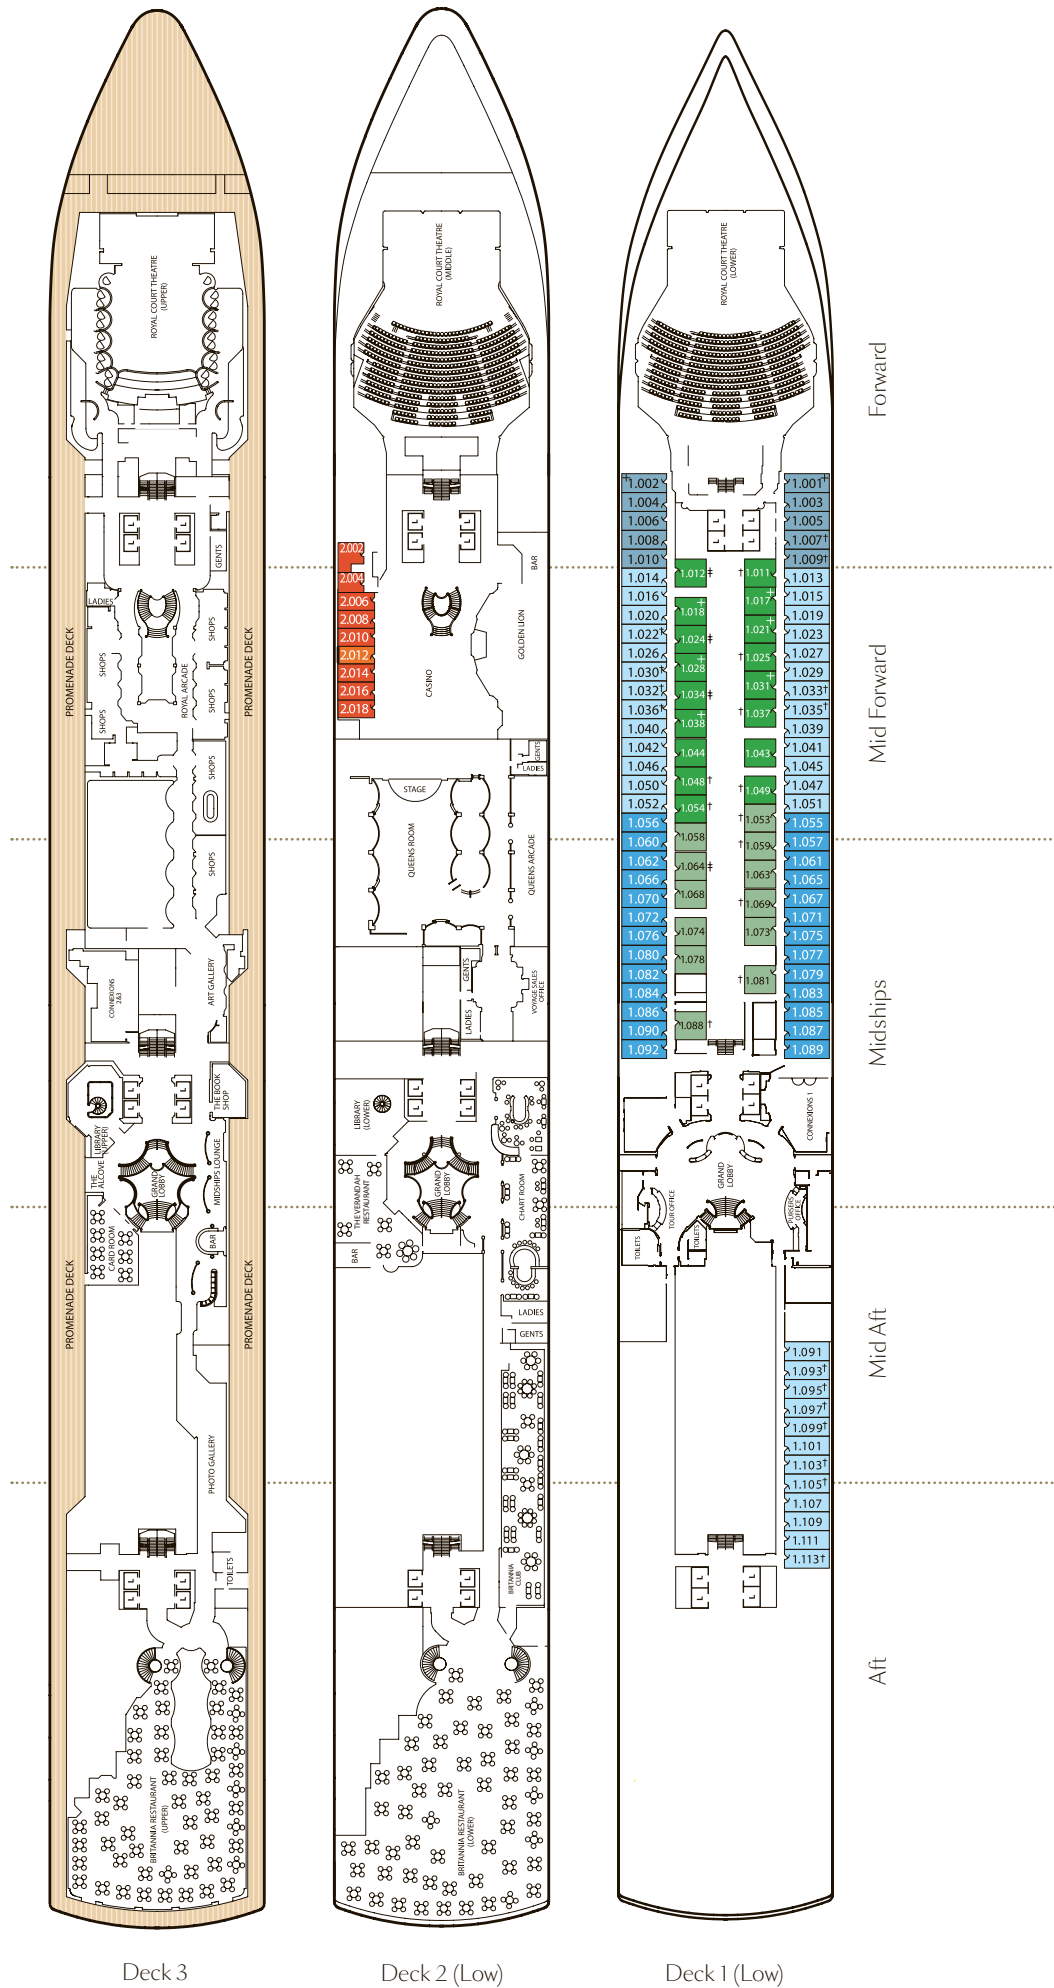

### Stateroom Category

<b>Grand Suites</b>		
Aft	High Decks 6,7	<b>Q1</b>
<b>Master Suites</b>		
Midships	High Deck 7	<b>Q2</b>
<b>Penthouse</b>		
Midships	High Decks 4,5,6,8	<b>Q3</b>
Midships/Aft	High Decks 7	<b>Q4</b>
<b>Queens Suites</b>		
Aft	High Decks 4,5,8~	<b>Q5</b>
Forward/Aft	High Decks 4,5,7,8~	<b>Q6</b>
<b>Princess Suites</b>		
Midships	High Decks 7,8	<b>P1</b>
Midships/Forward	High Decks 4,5,6	<b>P2</b>
<b>Club Balcony</b>		
Midships	High Decks 7,8	<b>A1</b>
Midships	High Deck 8	<b>A2</b>
<b>Balcony</b>		
Midships	High Decks 5,6,7	<b>BA</b>
Midships	High Decks 5,6,7,8	<b>BB</b>
Midships	High Decks 4,8	<b>BC</b>
Aft	High Decks 5,6,7	<b>BD</b>
Forward/Aft	High Decks 4,5,6,7,8	<b>BE</b>
Forward	High Decks 4*,8	<b>BF</b>
<b>Balcony (partially obstructed view)*</b>		
Midships	High Deck 5	<b>CA</b>
Midships	High Decks 4,5	<b>CB</b>
<b>Oceanview</b>		
Midships	Low Deck 1	<b>EB</b>
Midships/Aft	Low Deck 1	<b>EC</b>
Forward	Low Deck 1	<b>EF</b>
Forward	High Deck 6*	<b>EF</b>
<b>Oceanview (obstructed view)*</b>		
Midships	High Deck 4	<b>FB</b>
Midships	High Deck 4	<b>FC</b>
<b>Deluxe Inside</b>		
Midships	High Decks 6,8	<b>GA</b>
Midships	Low Deck 1	<b>GB</b>
Midships	Low Deck 1	<b>GC</b>
<b>Standard Inside</b>		
Midships	High Decks 4,5,6,7,8	<b>IA</b>
Aft	High Decks 5,6,7	<b>ID</b>
Forward/Aft	High Decks 4,5,6,8	<b>IE</b>
Forward	High Decks 4,8	<b>IF</b>
<b>Single</b>		
Oceanview	Midships, Low Deck 2	<b>KC</b>
Inside	Midships, Low Deck 2	<b>LC</b>

### Key to symbols

- L Lift
- † Indicates 2 lower berths and 1 upper berth
- + Indicates 3rd berth is a single sofa bed
- ‡ Indicates 3rd and 4th berth is a single sofa bed and one upper bed

### Ship facts - Queen Victoria

Entered Service:	2007
Country of Registry:	Bermuda
Speed:	23.7 knots
Guest Capacity:	2,061
No. of Crew:	980
Length Overall:	964.5 feet (295 metres)
Width:	106 feet (32 metres)
Draft:	25.9 feet (8 metres)