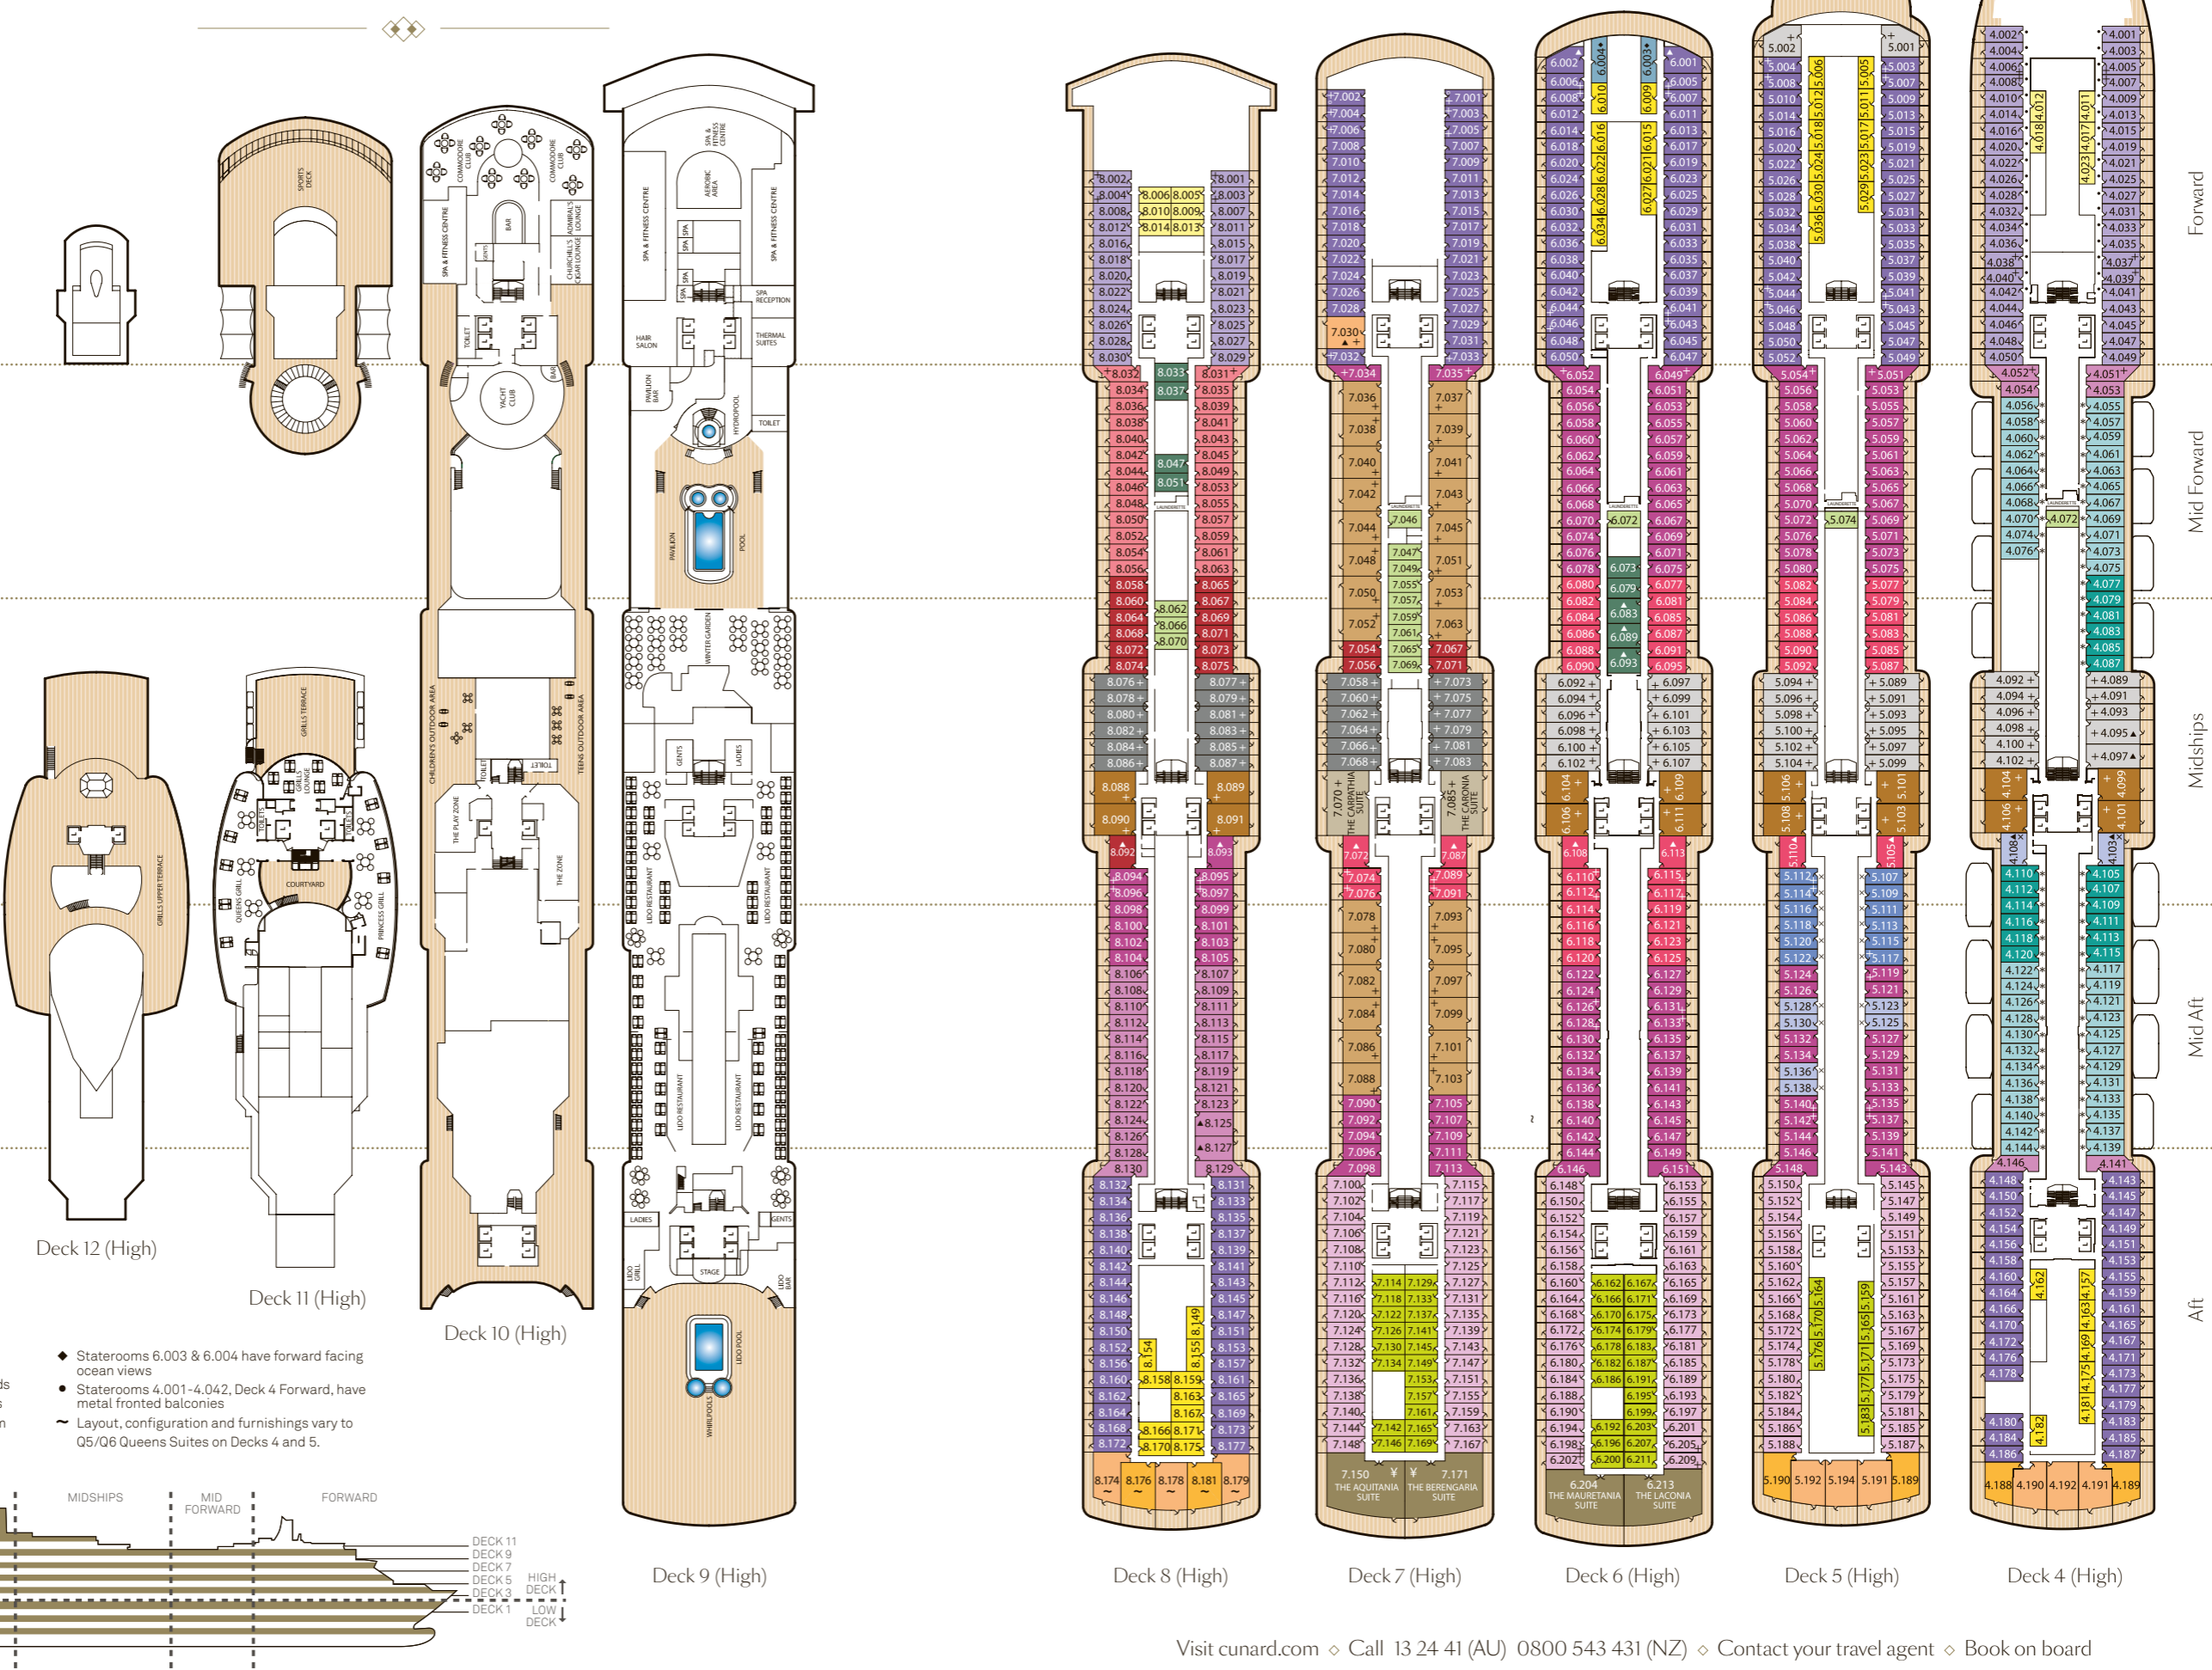

Stateroom Category

Grand Suites	Aft High Decks 6,7	Q1
Master Suites	Midships High Deck 7	Q2
Penthouse	Midships High Decks 4,5,6,8	Q3
	Midships/Aft High Deck 7	Q4
Queens Suites	Aft High Decks 4,5,8~	Q5
	Forward/Aft High Decks 4,5,7,8~	Q6
Princess Suites	Midships High Decks 7,8	P1
	Midships/Forward High Decks 4,5,6	P2
Club Balcony	Midships High Decks 7,8	A1
	Midships High Deck 8	A2
Balcony	Midships High Decks 5,6,7	BA
	Midships High Decks 5,6,7,8	BB
	Midships High Decks 4,8	BC
	Aft High Decks 5,6,7	BD
	Forward/Aft High Decks 4,5,6,7,8	BE
	Forward High Decks 4*,8	BF
Balcony (partially obstructed view)*	Midships High Deck 5	CA
	Midships High Decks 4,5	CB
Oceanview	Midships Low Deck 1	EB
	Midships/Aft Low Deck 1	EC
	Forward Low Deck 1	EF
	Forward High Deck 6*	EF
Oceanview (obstructed view)*	Midships High Deck 4	FB
	Midships High Deck 4	FC
Deluxe Inside	Midships High Decks 6,8	GA
	Midships Low Deck 1	GB
	Midships Low Deck 1	GC
Standard Inside	Midships High Decks 4,5,6,7,8	IA
	Aft High Decks 5,6,7	ID
	Forward/Aft High Decks 4,5,6,8	IE
	Forward High Decks 4,8	IF
Single	Oceanview Midships, Low Deck 2	KC
	Inside Midships, Low Deck 2	LC

Queen Victoria deck plans

View Queen Victoria stateroom accommodation and virtual tours online at cunard.com/qv