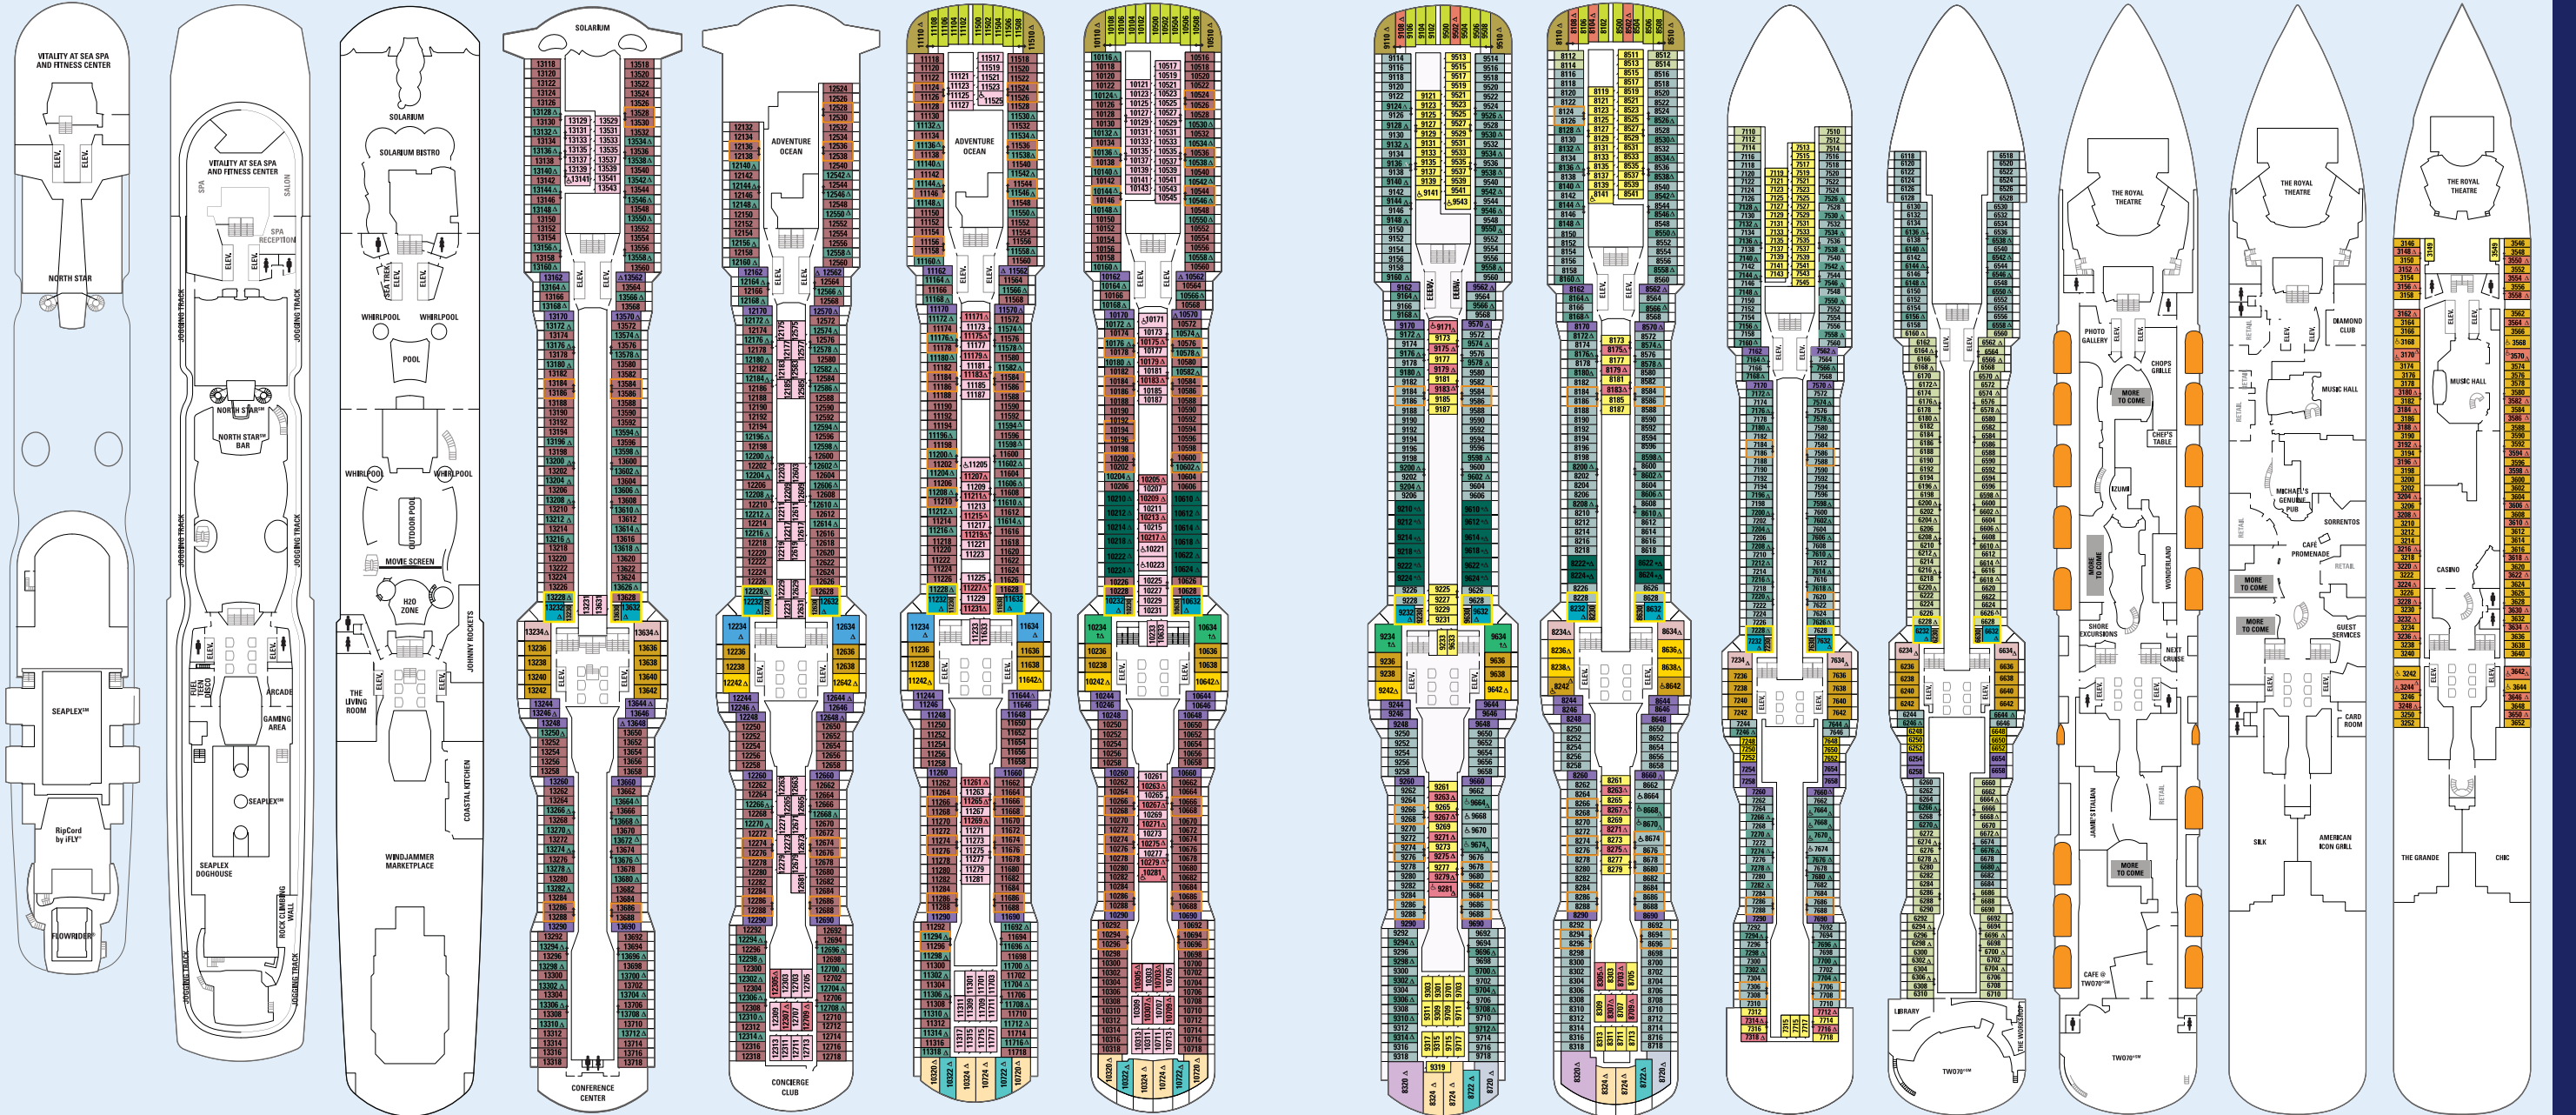

## SHIP INFORMATION

- Length: 347m (1141')
- Guest Capacity: 4,180
- Beam: 41m (136')
- Gross Tonnage: 167,800 Tons
- Draft: 8m (28')

OWNER'S LOFT SUITE

BALCONY STATEROOM

OCEANVIEW STATEROOM

INTERIOR WITH VIRTUAL BALCONY

DECK 8

DECK 7

DECK 6

DECK 5

DECK 4

DECK 3

To view interactive deck plans, visit: [ROYALCARIBBEAN.COM.AU](http://ROYALCARIBBEAN.COM.AU)

This deck plan is of *Quantum of the Seas<sup>SM</sup>*

## SUITES

- RL** Royal Loft Suite with Balcony  
152 m<sup>2</sup> main level balcony 38 m<sup>2</sup>, main level side balcony 10 m<sup>2</sup>; upper level side balcony 8 m<sup>2</sup>.
- OL** Owner's Loft Suite with Balcony  
90 m<sup>2</sup>, main level balcony 28 m<sup>2</sup>, main level side balcony 10 m<sup>2</sup>; upper level side balcony 8 m<sup>2</sup>.
- GL** Grand Loft Suite with Balcony  
73 m<sup>2</sup>, balcony 20 m<sup>2</sup>.
- SL** Sky Loft Suite with Balcony  
68 m<sup>2</sup>, balcony 17 m<sup>2</sup>.
- OS** Owner's Suite with Balcony  
50 m<sup>2</sup>, balcony 24 m<sup>2</sup>.
- FS** Royal Family Suite with Balcony  
50 m<sup>2</sup>, balcony 24 m<sup>2</sup>.
- SG** Superior Grand Suite with Balcony  
32 m<sup>2</sup>, balcony 24 m<sup>2</sup>.
- GS** Grand Suite with Balcony  
32 m<sup>2</sup>, balcony 10 m<sup>2</sup>.
- FJ** Family Junior Suite with Balcony  
27 m<sup>2</sup>, balcony 7 m<sup>2</sup>.
- JS** Junior Suite with Balcony  
25 m<sup>2</sup>, balcony 14 m<sup>2</sup>.
- SJ** Spa Junior Suite with Balcony  
24 m<sup>2</sup>, balcony 7 m<sup>2</sup>.

## BALCONY STATEROOMS

- D1** Superior Oceanview Stateroom with Balcony  
16-18 m<sup>2</sup>, balcony 5-11 m<sup>2</sup>.
- D2**
- D3**
- D4**
- SD** Deluxe Studio Oceanview Stateroom with Balcony  
11 m<sup>2</sup>, balcony 5 m<sup>2</sup>.