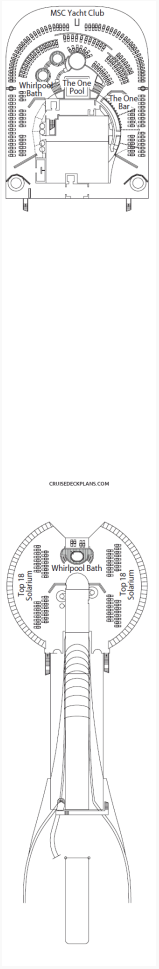

13 Ametista

14 Smeraldo

15 Cristallo

16 Acquamarina

18 Topazio

Stateroom Symbols

Yacht Club Royal

YC3

Yacht Club Deluxe

YCP YC1

Yacht Club Executive

YC2

Balcony Suite

SX

Panoramic Window Suite

SLS SRS

Balcony

BA BL3 BL2 BL1 BP OR2 BM2 BR1 BM1

Oceanview

OL1 OM2 OR1

Interior

IR1 IR2 IM2 IM1

Symbols:

| Connecting staterooms ♦ Double sofa bed † Handicap accessible ▮ One upper bed ▲ Single sofa bed ▮▮ Two upper beds