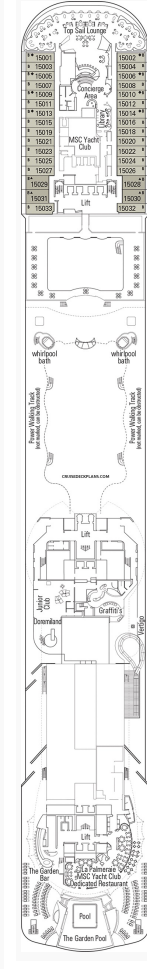

13 Ametista

14 Smeraldo

15 Cristallo

16 Acquamarina

18 Topazio

Stateroom Symbols

Yacht Club Royal

YC3

Yacht Club Deluxe

YCP YC1

Yacht Club Executive

YC2

Balcony Suite

SX

Panoramic Window Suite

SLS SRS

Balcony

BA BL3 BL2 BL1 BP OR2 BM2 BR1 BM1

Oceanview

OL1 OM2 OR1

Interior

IR1 IR2 IM2 IM1

Symbols:

| Connecting staterooms ♦ Double sofa bed † Handicap accessible ▮ One upper bed ▲ Single sofa bed ▮▮ Two upper beds