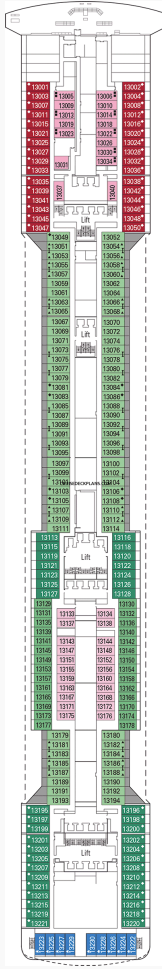

13 Ametista

14 Smeraldo

15 Cristallo

16 Acquamarina

18 Topazio

Stateroom Symbols

Yacht Club Royal

YC3

Yacht Club Deluxe

YCP YC1

Yacht Club Executive

YC2

Balcony Suite

SX

Panoramic Window Suite

SLS SRS

Balcony

BA BL3 BL2 BL1 BP OR2 BM2 BR1 BM1

Oceanview

OL1 OM2 OR1

Interior

IR1 IR2 IM2 IM1

Symbols:

| Connecting staterooms ♦ Double sofa bed † Handicap accessible ▮ One upper bed ▲ Single sofa bed ▮▮ Two upper beds