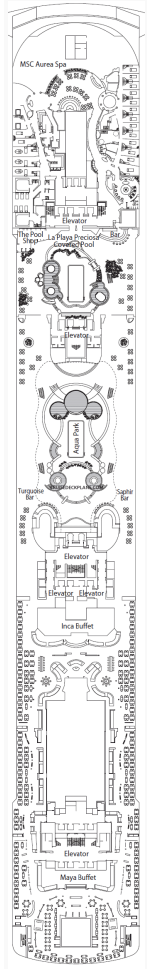

13 Ametista

14 Smeraldo

15 Cristallo

16 Acquamarina

18 Topazio

Stateroom Symbols

Yacht Club Royal

YC3

Yacht Club Deluxe

YCP YC1

Yacht Club Executive

YC2

Balcony Suite

SX

Panoramic Window Suite

SLS SRS

Balcony

BA BL3 BL2 BL1 BP OR2 BM2 BR1 BM1

Oceanview

OL1 OM2 OR1

Interior

IR1 IR2 IM2 IM1

Symbols:

| Connecting staterooms ♦ Double sofa bed † Handicap accessible ▮ One upper bed ▲ Single sofa bed ▮▮ Two upper beds