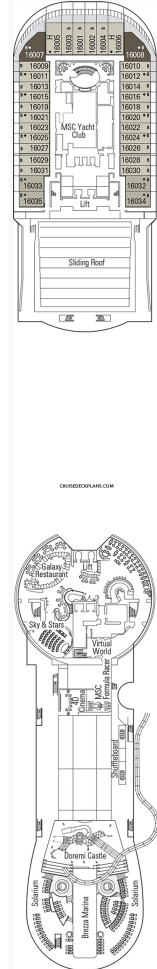

13 Ametista

14 Smeraldo

15 Cristallo

16 Acquamarina

18 Topazio

Stateroom Symbols

Yacht Club Royal

YC3

Yacht Club Deluxe

YCP YC1

Yacht Club Executive

YC2

Balcony Suite

SX

Panoramic Window Suite

SLS SRS

Balcony

BA BL3 BL2 BL1 BP OR2 BM2 BR1 BM1

Oceanview

OL1 OM2 OR1

Interior

IR1 IR2 IM2 IM1

Symbols:

| Connecting staterooms ♦ Double sofa bed † Handicap accessible ▮ One upper bed ▲ Single sofa bed ▮▮ Two upper beds