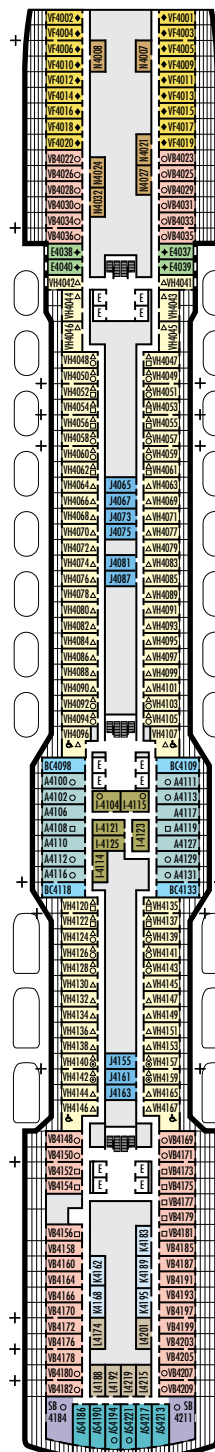

**MAIN DECK**  
Staterooms 1001–1187

**PLAZA DECK**

**PROMENADE DECK**

**BEEHOVEN DECK**  
Staterooms 4001–4221

**GERSHWIN DECK**  
Staterooms 5001–5231

**MOZART DECK**  
Staterooms 6001–6235

**STATEROOM SYMBOL LEGEND**

- Quad (2 lower beds, 1 sofa bed, 1 upper)
- ⊙ Triple (2 lower beds, 1 upper)
- Triple (2 lower beds, 1 sofa bed)
- ⊕ Double (2 lower beds convertible to 1 king-size bed, no Murphy bed)
- △ Partially obstructed view
- + Connecting rooms
- ◆ Floor-to-ceiling windows
- \* Shower only
- ▷ Uncovered verandah
- ◆ Staterooms have solid steel verandah railings instead of clear-view Plexiglas® railings

**ACCESSIBILITY STATEROOM SYMBOL LEGEND**

- ♿ Suites SA7094, A6150 & A6148, and staterooms VA8147, VA8145, VA8134, VA8132, I-7108, I-7099, I-6131, I-6116, V5175, V5152, I-5133, I-5112, V5057, V5055, V5054, V5052, VH4167, VH4146, VH4107, VH4096, C1134, C1125, C1123, C1121 are fully accessible, roll-in shower only
- ★ Suites B8101 & SA7085 and staterooms K11049, VB11038, VQ10033, VE8142, VD7049, K6185, VC6158, V5051, V5048, FB1172 & E1175 are ambulatory accessible, shower only with small step, step into bathroom, standard interior and exterior door size

**SHIP SPECIFICATIONS & FACILITIES**

- 2,666 Guests
- 1,036 Crew
- 99,500 Gross Tons
- 975 Feet Long
- 13 Guest Decks
- Wraparound Promenade Deck
- 12 Restaurants & Cafes
- 7 Entertainment Venues
- 7 Lounges/Bars
- 2 Outdoor Swimming Pools (one with sliding glass roof)
- Spa & Salon
- Fitness Center
- Suite Lounge
- Duty-free Shops
- Library/Internet Cafe
- Onboard Wi-Fi Access
- Casino
- Sport Courts