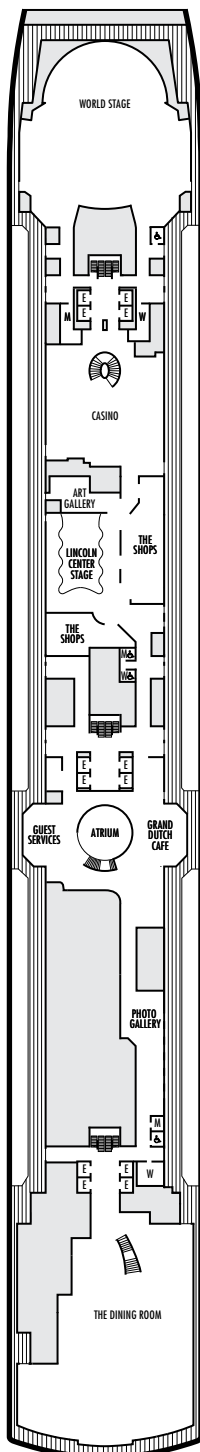

**MAIN DECK**  
Staterooms 1001–1187

**PLAZA DECK**

**PROMENADE DECK**

**BEEHOVEN DECK**  
Staterooms 4001–4221

**GERSHWIN DECK**  
Staterooms 5001–5231

**MOZART DECK**  
Staterooms 6001–6235

**STATEROOM SYMBOL LEGEND**

- Quad (2 lower beds, 1 sofa bed, 1 upper)
- ⊙ Triple (2 lower beds, 1 upper)
- Triple (2 lower beds, 1 sofa bed)
- ⊕ Double (2 lower beds convertible to 1 king-size bed, no Murphy bed)
- △ Partially obstructed view
- + Connecting rooms
- ◆ Floor-to-ceiling windows
- \* Shower only
- ▷ Uncovered verandah
- ◆ Staterooms have solid steel verandah railings instead of clear-view Plexiglas® railings

**ACCESSIBILITY STATEROOM SYMBOL LEGEND**

- ♿ Suites SA7094, A6150 & A6148, and staterooms VA8147, VA8145, VA8134, VA8132, I-7108, I-7099, I-6131, I-6116, V5175, V5152, I-5133, I-5112, V5057, V5055, V5054, V5052, VH4167, VH4146, VH4107, VH4096, C1134, C1125, C1123, C1121 are fully accessible, roll-in shower only
- ★ Suites B8101 & SA7085 and staterooms K11049, VB11038, VQ10033, VE8142, VD7049, K6185, VC6158, V5051, V5048, FB1172 & E1175 are ambulatory accessible, shower only with small step, step into bathroom, standard interior and exterior door size

**SHIP SPECIFICATIONS & FACILITIES**

- 2,666 Guests
- 1,036 Crew
- 99,500 Gross Tons
- 975 Feet Long
- 13 Guest Decks
- Wraparound Promenade Deck
- 12 Restaurants & Cafes
- 7 Entertainment Venues
- 7 Lounges/Bars
- 2 Outdoor Swimming Pools (one with sliding glass roof)
- Spa & Salon
- Fitness Center
- Suite Lounge
- Duty-free Shops
- Library/Internet Cafe
- Onboard Wi-Fi Access
- Casino
- Sport Courts