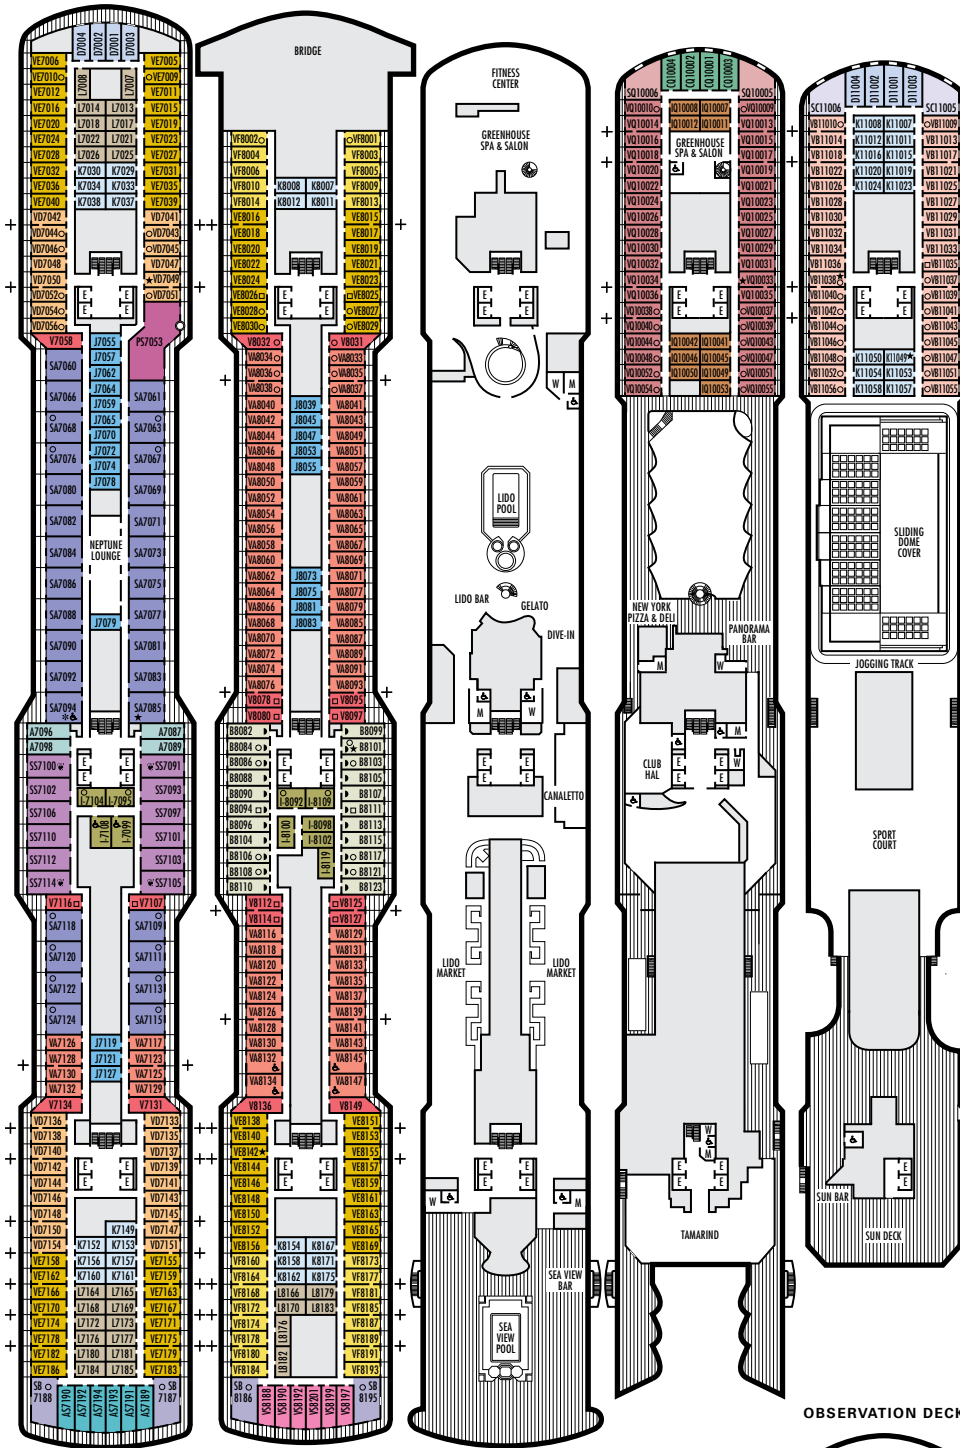

SQ SA SB SC
Neptune Suites: 2 lower beds convertible to 1 king-size bed, bathroom with dual-sink vanity, full-size whirlpool bath & shower & additional shower stall, large sitting area, private verandah, floor-to-ceiling windows.

SS SY
Signature Suites: 2 lower beds convertible to 1 king-size bed, 1 Murphy bed for 1 person, bathroom with dual-sink vanity, full-size whirlpool bath & shower & additional shower stall, large sitting area, private verandah, floor-to-ceiling windows.

AS A B BC
Vista Suites: 2 lower beds convertible to 1 queen-size bed, shower, sitting area, private verandah, refrigerator, floor-to-ceiling windows.

VERANDAH STATEROOMS
VO VS V VA VB VC
Verandah: 2 lower beds convertible to 1 queen-size bed, shower, sitting area, private verandah, floor-to-ceiling windows. All VH-category staterooms have partially obstructed views.

OCEAN-VIEW STATEROOMS
FA FB
Family: 2 lower beds convertible to 1 queen-size bed, 1 sofa bed for 2 persons & 1 upper bed. 2 bathrooms — one with bathtub, shower, sink & toilet; one with shower & sink.

CQ C D E F
Large: 2 lower beds convertible to 1 queen-size bed, shower.

00
Single: 1 lower bed, shower.

INTERIOR STATEROOMS
IQ I J K L N
Large or Standard: 2 lower beds convertible to 1 queen-size bed, shower.

▼ Spa Suites and Staterooms. Opt for the serenity of a Spa Suite or Stateroom, featuring modern spa amenities.

- Sky Deck
- Observation Deck
- Sun Deck
- Panorama Deck
- Lido Deck
- Navigation Deck
- Schubert Deck
- Mozart Deck
- Gershwin Deck
- Beethoven Deck
- Promenade Deck
- Plaza Deck
- Main Deck