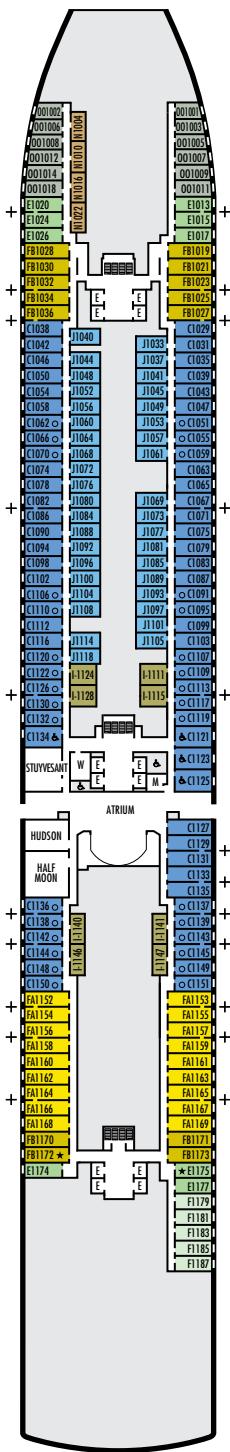

**MAIN DECK**  
Staterooms 1001–1187

**PLAZA DECK**

**PROMENADE DECK**

**BEEHOVEN DECK**  
Staterooms 4001–4221

**GERSHWIN DECK**  
Staterooms 5001–5231

**MOZART DECK**  
Staterooms 6001–6235

**STATEROOM SYMBOL LEGEND**

- Quad (2 lower beds, 1 sofa bed, 1 upper)
- ⊙ Triple (2 lower beds, 1 upper)
- Triple (2 lower beds, 1 sofa bed)
- ⊕ Double (2 lower beds convertible to 1 king-size bed, no Murphy bed)
- △ Partially obstructed view
- + Connecting rooms
- ◆ Floor-to-ceiling windows
- \* Shower only
- ▷ Uncovered verandah
- ◆ Staterooms have solid steel verandah railings instead of clear-view Plexiglas® railings

**ACCESSIBILITY STATEROOM SYMBOL LEGEND**

- ♿ Suites SA7094, A6150 & A6148, and staterooms VA8147, VA8145, VA8134, VA8132, I-7108, I-7099, I-6131, I-6116, V5175, V5152, I-5133, I-5112, V5057, V5055, V5054, V5052, VH4167, VH4146, VH4107, VH4096, C1134, C1125, C1123, C1121 are fully accessible, roll-in shower only
- ★ Suites B8101 & SA7085 and staterooms K11049, VB11038, VQ10033, VE8142, VD7049, K6185, VC6158, V5051, V5048, FB1172 & E1175 are ambulatory accessible, shower only with small step, step into bathroom, standard interior and exterior door size

**SHIP SPECIFICATIONS & FACILITIES**

- 2,666 Guests
- 1,036 Crew
- 99,500 Gross Tons
- 975 Feet Long
- 13 Guest Decks
- Wraparound Promenade Deck
- 12 Restaurants & Cafes
- 7 Entertainment Venues
- 7 Lounges/Bars
- 2 Outdoor Swimming Pools (one with sliding glass roof)
- Spa & Salon
- Fitness Center
- Suite Lounge
- Duty-free Shops
- Library/Internet Cafe
- Onboard Wi-Fi Access
- Casino
- Sport Courts