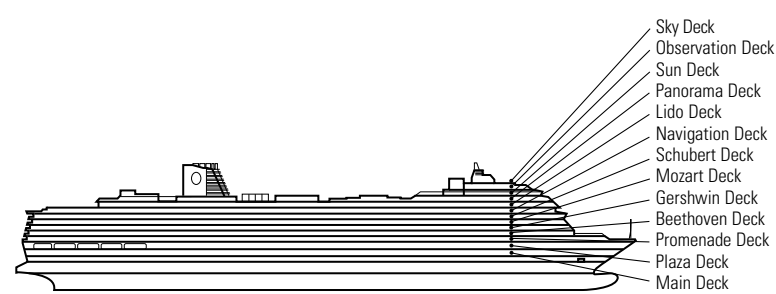

SQ SA SB SC
Neptune Suites: 2 lower beds convertible to 1 king-size bed, bathroom with dual-sink vanity, full-size whirlpool bath & shower & additional shower stall, large sitting area, private verandah, floor-to-ceiling windows.

SS SY
Signature Suites: 2 lower beds convertible to 1 king-size bed, 1 Murphy bed for 1 person, bathroom with dual-sink vanity, full-size whirlpool bath & shower & additional shower stall, large sitting area, private verandah, floor-to-ceiling windows.

AS A B BC
Vista Suites: 2 lower beds convertible to 1 queen-size bed, shower, sitting area, private verandah, refrigerator, floor-to-ceiling windows.

VERANDAH STATEROOMS
VO VS V VA VB VC
Verandah: 2 lower beds convertible to 1 queen-size bed, shower, sitting area, private verandah, floor-to-ceiling windows. All VH-category staterooms have partially obstructed views.

OCEAN-VIEW STATEROOMS
FA FB
Family: 2 lower beds convertible to 1 queen-size bed, 1 sofa bed for 2 persons & 1 upper bed. 2 bathrooms — one with bathtub, shower, sink & toilet; one with shower & sink.

CQ C D E F
Large: 2 lower beds convertible to 1 queen-size bed, shower.

00
Single: 1 lower bed, shower.

INTERIOR STATEROOMS
IQ I J K L N
Large or Standard: 2 lower beds convertible to 1 queen-size bed, shower.

▼ Spa Suites and Staterooms. Opt for the serenity of a Spa Suite or Stateroom, featuring modern spa amenities.

- Sky Deck
- Observation Deck
- Sun Deck
- Panorama Deck
- Lido Deck
- Navigation Deck
- Schubert Deck
- Mozart Deck
- Gershwin Deck
- Beethoven Deck
- Promenade Deck
- Plaza Deck
- Main Deck