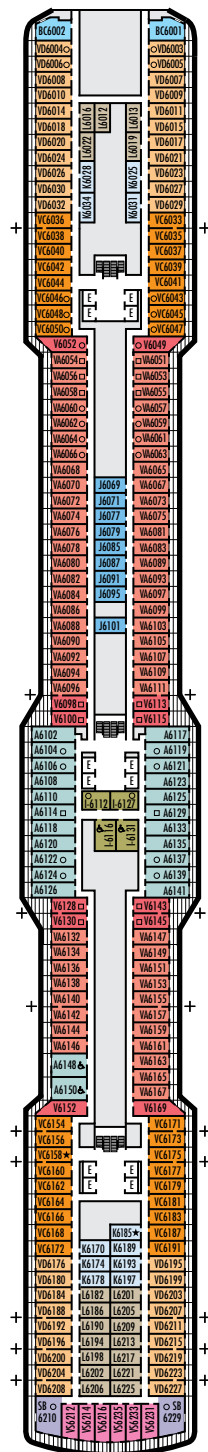

**MAIN DECK**  
Staterooms 1001–1187

**PLAZA DECK**

**PROMENADE DECK**

**BEEHOVEN DECK**  
Staterooms 4001–4221

**GERSHWIN DECK**  
Staterooms 5001–5231

**MOZART DECK**  
Staterooms 6001–6235

**STATEROOM SYMBOL LEGEND**

- Quad (2 lower beds, 1 sofa bed, 1 upper)
- ⊙ Triple (2 lower beds, 1 upper)
- Triple (2 lower beds, 1 sofa bed)
- ⊕ Double (2 lower beds convertible to 1 king-size bed, no Murphy bed)
- △ Partially obstructed view
- + Connecting rooms
- ◆ Floor-to-ceiling windows
- \* Shower only
- ▷ Uncovered verandah
- ◆ Staterooms have solid steel verandah railings instead of clear-view Plexiglas® railings

**ACCESSIBILITY STATEROOM SYMBOL LEGEND**

- ♿ Suites SA7094, A6150 & A6148, and staterooms VA8147, VA8145, VA8134, VA8132, I-7108, I-7099, I-6131, I-6116, V5175, V5152, I-5133, I-5112, V5057, V5055, V5054, V5052, VH4167, VH4146, VH4107, VH4096, C1134, C1125, C1123, C1121 are fully accessible, roll-in shower only
- ★ Suites B8101 & SA7085 and staterooms K11049, VB11038, VQ10033, VE8142, VD7049, K6185, VC6158, V5051, V5048, FB1172 & E1175 are ambulatory accessible, shower only with small step, step into bathroom, standard interior and exterior door size

**SHIP SPECIFICATIONS & FACILITIES**

- 2,666 Guests
- 1,036 Crew
- 99,500 Gross Tons
- 975 Feet Long
- 13 Guest Decks
- Wraparound Promenade Deck
- 12 Restaurants & Cafes
- 7 Entertainment Venues
- 7 Lounges/Bars
- 2 Outdoor Swimming Pools (one with sliding glass roof)
- Spa & Salon
- Fitness Center
- Suite Lounge
- Duty-free Shops
- Library/Internet Cafe
- Onboard Wi-Fi Access
- Casino
- Sport Courts