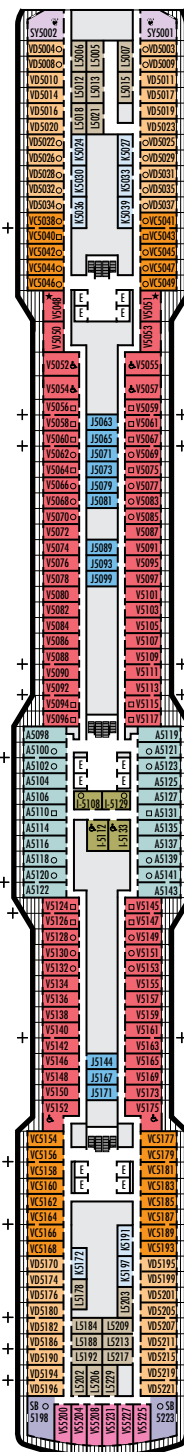

**MAIN DECK**  
Staterooms 1001–1187

**PLAZA DECK**

**PROMENADE DECK**

**BEEHOVEN DECK**  
Staterooms 4001–4221

**GERSHWIN DECK**  
Staterooms 5001–5231

**MOZART DECK**  
Staterooms 6001–6235

**STATEROOM SYMBOL LEGEND**

- Quad (2 lower beds, 1 sofa bed, 1 upper)
- ⊙ Triple (2 lower beds, 1 upper)
- Triple (2 lower beds, 1 sofa bed)
- ⊕ Double (2 lower beds convertible to 1 king-size bed, no Murphy bed)
- △ Partially obstructed view
- + Connecting rooms
- ◆ Floor-to-ceiling windows
- \* Shower only
- ▷ Uncovered verandah
- ◆ Staterooms have solid steel verandah railings instead of clear-view Plexiglas® railings

**ACCESSIBILITY STATEROOM SYMBOL LEGEND**

- ♿ Suites SA7094, A6150 & A6148, and staterooms VA8147, VA8145, VA8134, VA8132, I-7108, I-7099, I-6131, I-6116, V5175, V5152, I-5133, I-5112, V5057, V5055, V5054, V5052, VH4167, VH4146, VH4107, VH4096, C1134, C1125, C1123, C1121 are fully accessible, roll-in shower only
- ★ Suites B8101 & SA7085 and staterooms K11049, VB11038, VQ10033, VE8142, VD7049, K6185, VC6158, V5051, V5048, FB1172 & E1175 are ambulatory accessible, shower only with small step, step into bathroom, standard interior and exterior door size

**SHIP SPECIFICATIONS & FACILITIES**

- 2,666 Guests
- 1,036 Crew
- 99,500 Gross Tons
- 975 Feet Long
- 13 Guest Decks
- Wraparound Promenade Deck
- 12 Restaurants & Cafes
- 7 Entertainment Venues
- 7 Lounges/Bars
- 2 Outdoor Swimming Pools (one with sliding glass roof)
- Spa & Salon
- Fitness Center
- Suite Lounge
- Duty-free Shops
- Library/Internet Cafe
- Onboard Wi-Fi Access
- Casino
- Sport Courts