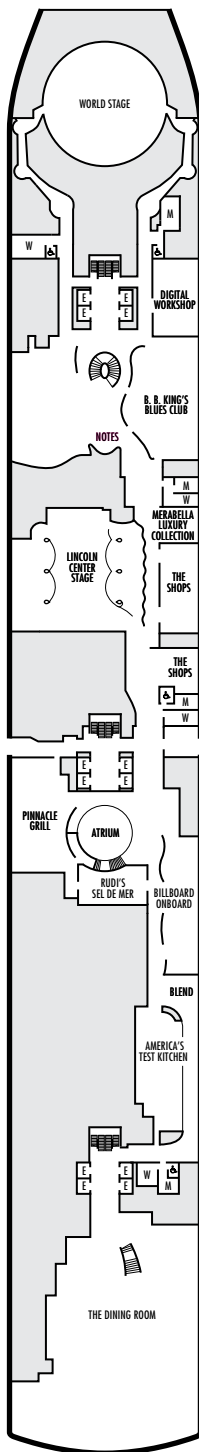

**MAIN DECK**  
Staterooms 1001–1187

**PLAZA DECK**

**PROMENADE DECK**

**BEEHOVEN DECK**  
Staterooms 4001–4221

**GERSHWIN DECK**  
Staterooms 5001–5231

**MOZART DECK**  
Staterooms 6001–6235

**STATEROOM SYMBOL LEGEND**

- Quad (2 lower beds, 1 sofa bed, 1 upper)
- ⊙ Triple (2 lower beds, 1 upper)
- Triple (2 lower beds, 1 sofa bed)
- ⊕ Double (2 lower beds convertible to 1 king-size bed, no Murphy bed)
- △ Partially obstructed view
- + Connecting rooms
- ◆ Floor-to-ceiling windows
- \* Shower only
- ▷ Uncovered verandah
- ◆ Staterooms have solid steel verandah railings instead of clear-view Plexiglas® railings

**ACCESSIBILITY STATEROOM SYMBOL LEGEND**

- ♿ Suites SA7094, A6150 & A6148, and staterooms VA8147, VA8145, VA8134, VA8132, I-7108, I-7099, I-6131, I-6116, V5175, V5152, I-5133, I-5112, V5057, V5055, V5054, V5052, VH4167, VH4146, VH4107, VH4096, C1134, C1125, C1123, C1121 are fully accessible, roll-in shower only
- ★ Suites B8101 & SA7085 and staterooms K11049, VB11038, VQ10033, VE8142, VD7049, K6185, VC6158, V5051, V5048, FB1172 & E1175 are ambulatory accessible, shower only with small step, step into bathroom, standard interior and exterior door size

**SHIP SPECIFICATIONS & FACILITIES**

- 2,666 Guests
- 1,036 Crew
- 99,500 Gross Tons
- 975 Feet Long
- 13 Guest Decks
- Wraparound Promenade Deck
- 12 Restaurants & Cafes
- 7 Entertainment Venues
- 7 Lounges/Bars
- 2 Outdoor Swimming Pools (one with sliding glass roof)
- Spa & Salon
- Fitness Center
- Suite Lounge
- Duty-free Shops
- Library/Internet Cafe
- Onboard Wi-Fi Access
- Casino
- Sport Courts