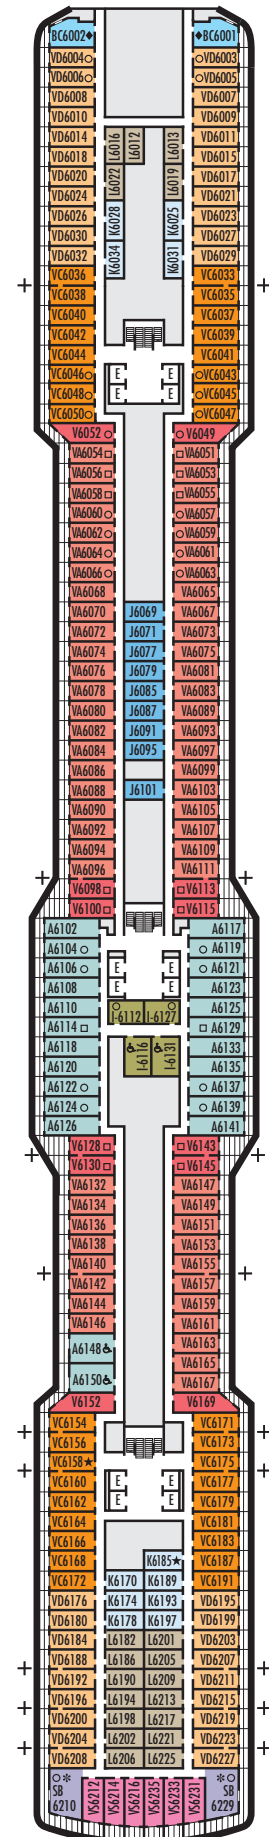

DECK 6—MOZART DECK

Staterooms 6001–6235