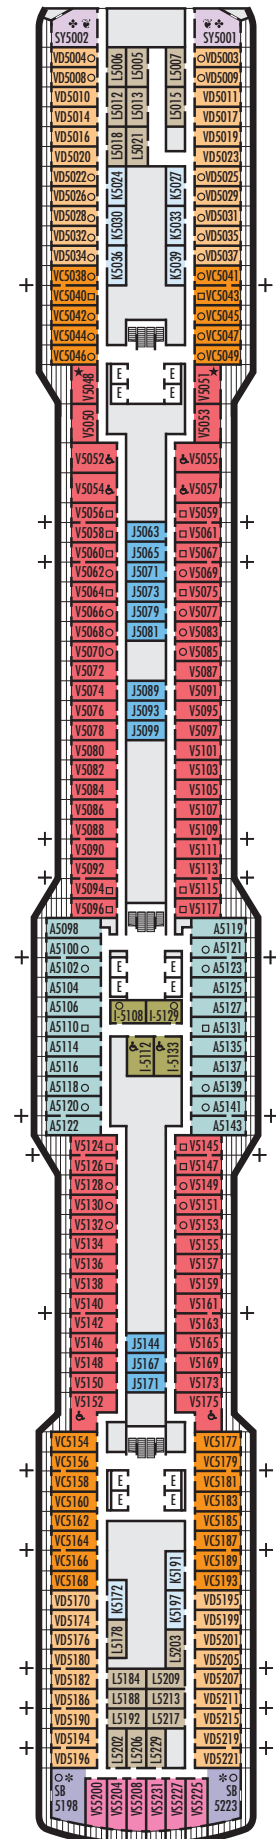

C E F

Large: 2 lower beds convertible to 1 queen-size bed, shower. Approximately 175–282 sq. ft.

OO

Single: 1 lower bed, shower. Approximately 127–172 sq. ft.

INTERIOR STATEROOMS

I

Large or Standard: 2 lower beds convertible to 1 queen-size bed, shower. Approximately 143–225 sq. ft.

VB VF VH
Verandah: 2 lower beds convertible to 1 queen-size bed, shower, sitting area, private verandah, floor-to-ceiling windows. All VH-category staterooms have partially obstructed views. Approximately 228–405 sq. ft. including verandah.

VS V VC VD

Verandah: 2 lower beds convertible to 1 queen-size bed, shower, sitting area, private verandah, floor-to-ceiling windows. Approximately 228–405 sq. ft. including verandah.

INTERIOR STATEROOMS

I

Large or Standard: 2 lower beds convertible to 1 queen-size bed, shower. Approximately 143–225 sq. ft.

J K L

Standard: 2 lower beds convertible to 1 queen-size bed, shower. Approximately 143–225 sq. ft.