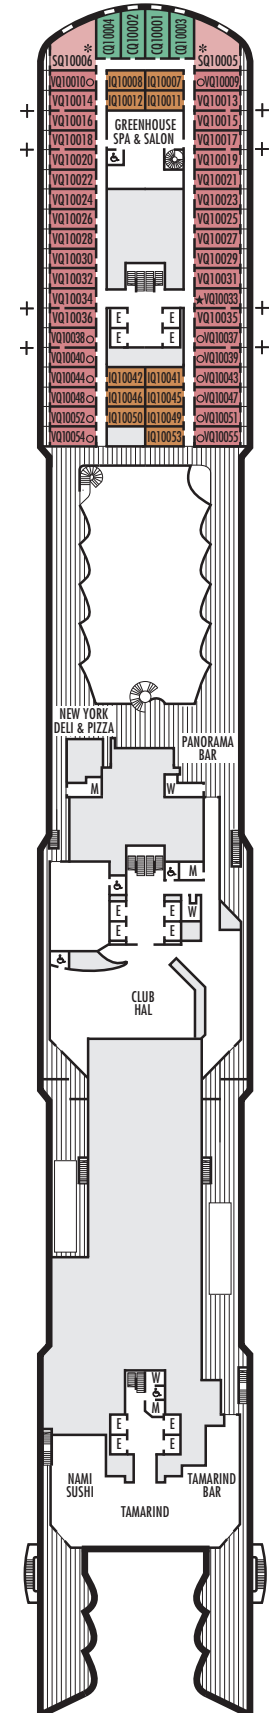

- ♿ **Fully Accessible:** Suites SA7094, A6150 & A6148, and staterooms VA8149, VA8147, VA8134, VA8132, I-7108, I-7099, I-6131, I-6116, V5175, V5152, I-5133, I-5112, V5057, V5055, V5054, V5052, VH4165, VH4144, VH4105, VH4094, C1134, C1125, C1123, C1121 have a roll-in shower only
- ★ **Ambulatory Accessible:** Suites B8103 & SA7085 and staterooms K11049, VB11040, VQ10033, VE8142, VD7049, K6185, VC6158, V5051, V5048, FB1172 & E1175 have a shower only with small step, step into bathroom, standard interior and exterior door size

For more information regarding accessibility features on our ships please visit the [Accessibility](#) section of our website.

VERANDAH SPA SUITES

■ SQ

Neptune Spa Suites: 2 lower beds convertible to 1 king-size bed, bathroom with dual-sink vanity, shower, large sitting area, private verandah, floor-to-ceiling windows. Approximately 465–502 sq. ft. including verandah.

VERANDAH SPA STATEROOMS

■ VQ

Verandah Spa: 2 lower beds convertible to 1 queen-size bed, shower, sitting area, private verandah, floor-to-ceiling windows. Approximately 228–405 sq. ft. including verandah.

OCEAN-VIEW SPA STATEROOMS

■ CQ

Large Ocean-view Spa: 2 lower beds convertible to 1 queen-size bed, shower. Approximately 175–282 sq. ft.

INTERIOR SPA STATEROOMS

■ IQ

Large Interior Spa: 2 lower beds convertible to 1 queen-size bed, shower. Approximately 143–225 sq. ft.

Panorama Deck