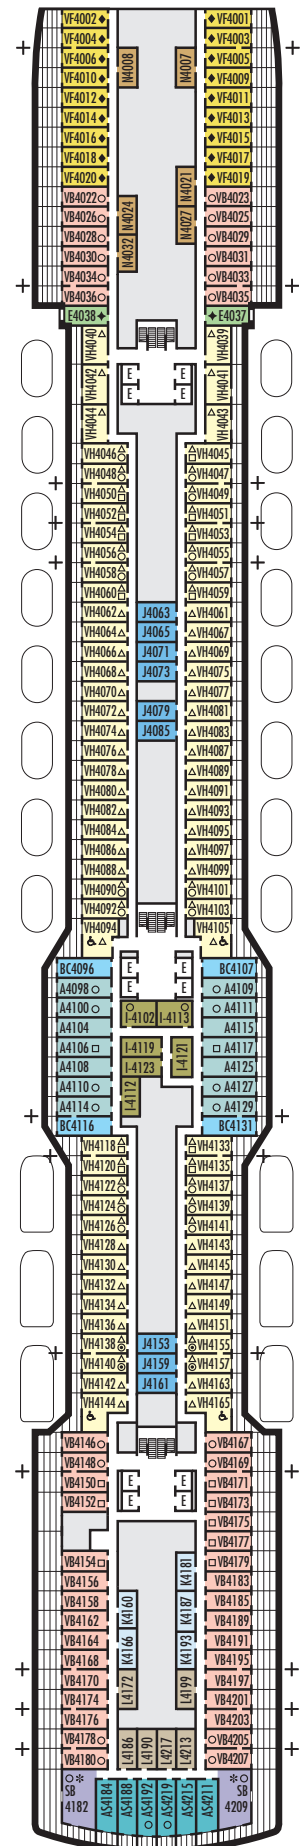

DECK 4—BEETHOVEN DECK Staterooms 4001–4221