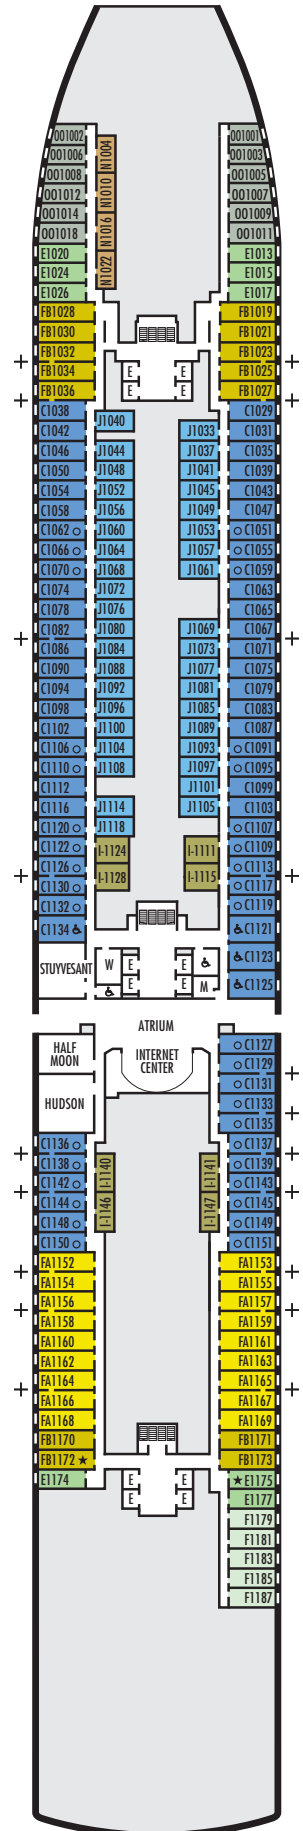

ACCESSIBILITY STATEROOM SYMBOL LEGEND

- ♿ **Fully Accessible:** Suites SA7094, A6150 & A6148, and staterooms VA8149, VA8147, VA8134, VA8132, I-7108, I-7099, I-6131, I-6116, V5175, V5152, I-5133, I-5112, V5057, V5055, V5054, V5052, VH4165, VH4144, VH4105, VH4094, C1134, C1125, C1123, C1121 have a roll-in shower only
- ★ **Ambulatory Accessible:** Suites B8103 & SA7085 and staterooms K11049, VB11040, VQ10033, VE8142, VD7049, K6185, VC6158, V5051, V5048, FB1172 & E1175 have a shower only with small step, step into bathroom, standard interior and exterior door size

For more information regarding accessibility features on our ships please visit the [Accessibility](#) section of our website.

OCEAN-VIEW STATEROOMS

FA FB

Family: 2 lower beds convertible to 1 queen-size bed, 1 sofa bed for 2 persons & 1 upper bed. 2 bathrooms — one with bathtub, shower, sink & toilet; one with shower & sink. Approximately 222–231 sq. ft.

C E F

Large: 2 lower beds convertible to 1 queen-size bed, shower. Approximately 175–282 sq. ft.

OO

Single: 1 lower bed, shower. Approximately 127–172 sq. ft.

INTERIOR STATEROOMS

I

Large or Standard: 2 lower beds convertible to 1 queen-size bed, shower. Approximately 143–225 sq. ft.

J N

Standard: 2 lower beds convertible to 1 queen-size bed, shower. Approximately 143–225 sq. ft.

DECK 1—MAIN DECK Staterooms 1001–1187

Main Deck

ROTTERDAM

DECK PLANS & STATEROOMS

The deck plans are color-coded by category of stateroom, and the category letter precedes the stateroom number in each room. All staterooms are equipped with interactive LED television with On Demand movies, programming and multichannel music; mini-bar; mini-safe; data port; telephone.