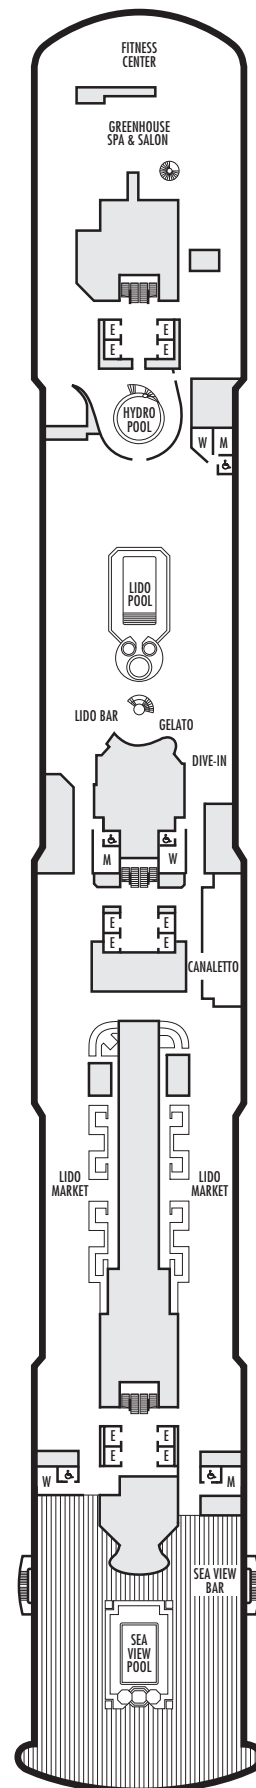

ROTTERDAM

DECK PLANS & STATEROOMS

The deck plans are color-coded by category of stateroom, and the category letter precedes the stateroom number in each room. All staterooms are equipped with interactive LED television with On Demand movies, programming and multichannel music; mini-bar; mini-safe; data port; telephone.

Important Note: Not all staterooms within each category have the same furniture configuration and/or facilities. Appropriate symbols within the rooms on the deck plans describe differences from the stateroom descriptions below.

All information is subject to change.

STATEROOM SYMBOL LEGEND

- Quad (2 lower beds, 1 sofa bed, 1 upper)
- ⊙ Triple (2 lower beds, 1 upper)
- Triple (2 lower beds, 1 sofa bed)
- ♣ Double (2 lower beds convertible to 1 king-size bed, no Murphy bed)
- △ Partially obstructed view
- + Connecting rooms
- Floor-to-ceiling windows
- Shower only
- ▸ Uncovered verandah
- Staterooms have solid steel verandah railings instead of clear-view Plexiglas® railings
- ♣ Suites have part solid steel, part clear-view Plexiglas® verandah railings

ACCESSIBILITY STATEROOM SYMBOL LEGEND

- ♿ **Fully Accessible:** Suites SA7094, A6150 & A6148, and staterooms VA8149, VA8147, VA8134, VA8132, I-7108, I-7099, I-6131, I-6116, V5175, V5152, I-5133, I-5112, V5057, V5055, V5054, V5052, VH4165, VH4144, VH4105, VH4094, C1134, C1125, C1123, C1121 have a roll-in shower only
- ★ **Ambulatory Accessible:** Suites B8103 & SA7085 and staterooms K11049, VB11040, VQ10033, VE8142, VD7049, K6185, VC6158, V5051, V5048, FB1172 & E1175 have a shower only with small step, step into bathroom, standard interior and exterior door size