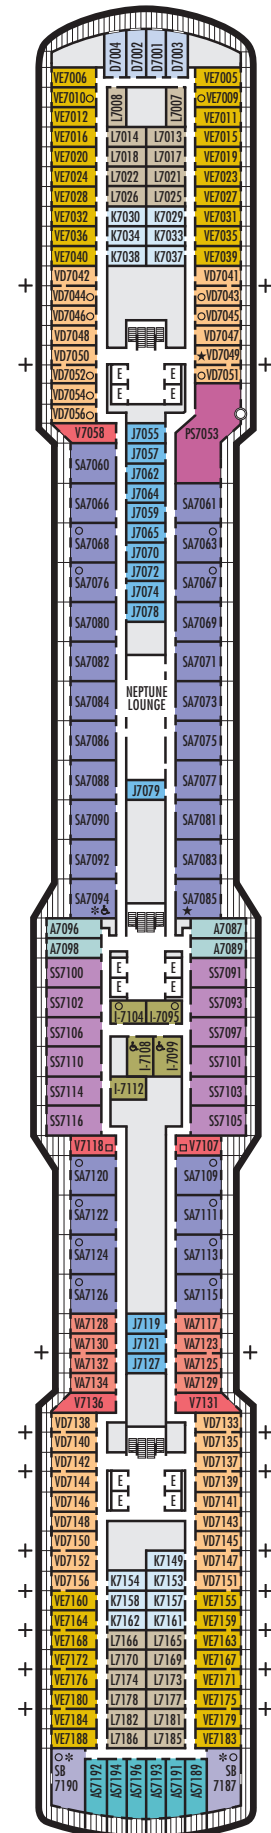

SA SB

Neptune Suites: 2 lower beds convertible to 1 king-size bed, bathroom with dual-sink vanity, full-size whirlpool bath & shower & additional shower stall, large sitting area, private verandah, floor-to-ceiling windows. Suites SB7187 & SB7188 are shower only. Approximately 465–502 sq. ft. including verandah.

SS

Signature Suites: 2 lower beds convertible to 1 king-size bed, 1 Murphy bed for 1 person bathroom with dual-sink vanity, shower, large sitting area, private verandah, floor-to-ceiling windows. Approximately 393–400 sq. ft. including verandah.

AS A

Vista Suites: 2 lower beds convertible to 1 queen-size bed, shower, sitting area, private verandah, refrigerator, floor-to-ceiling windows. Approximately 260–356 sq. ft. including verandah.

VERANDAH STATEROOMS

V VA VD VE

Verandah: 2 lower beds convertible to 1 queen-size bed, shower, sitting area, private verandah, floor-to-ceiling windows. Approximately 228–405 sq. ft. including verandah.

OCEAN-VIEW STATEROOMS

D

Large: 2 lower beds convertible to 1 queen-size bed, shower. Approximately 175–282 sq. ft.

INTERIOR STATEROOMS

I J K L

Large or Standard: 2 lower beds convertible to 1 queen-size bed, shower. Approximately 143–225 sq. ft.

Schubert Deck