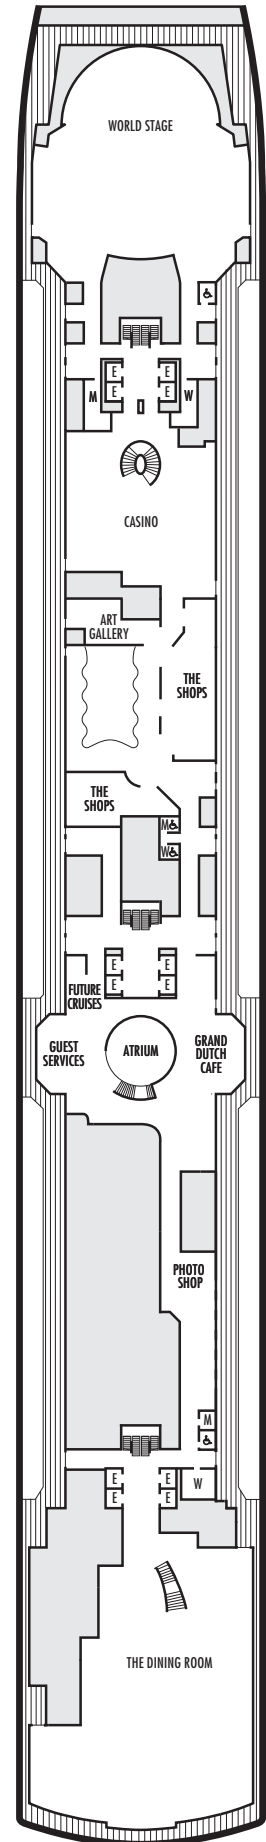

DECK 3—PROMENADE DECK