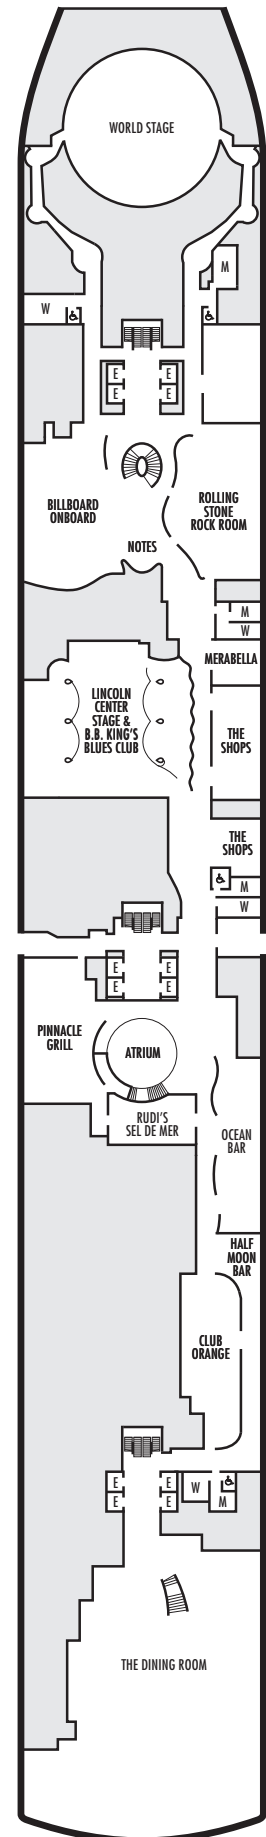

DECK 2—PLAZA DECK