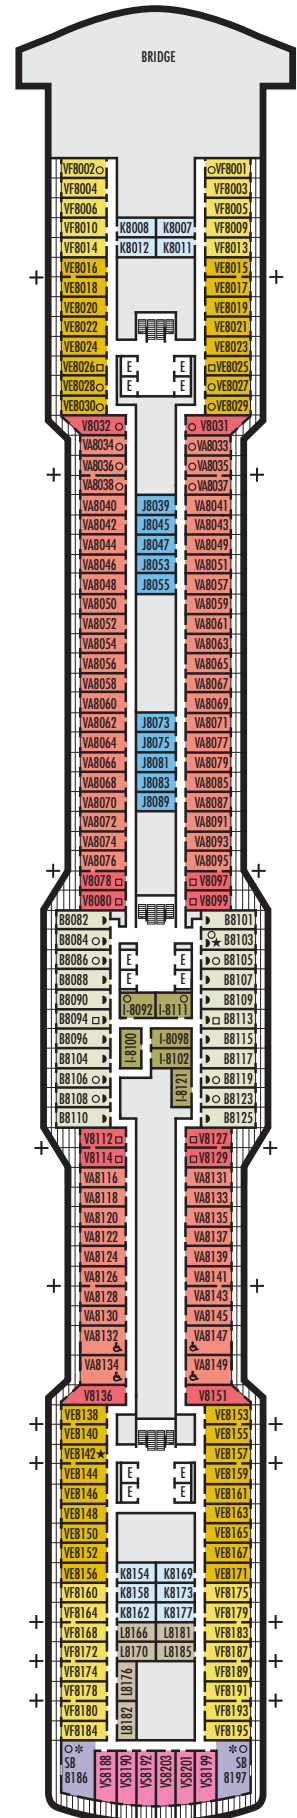

DECK 8—NAVIGATION DECK Staterooms 8001–8201