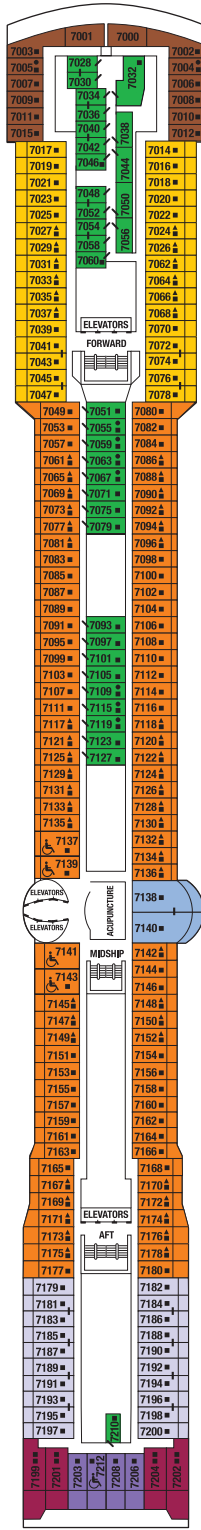

Deck plans are not drawn to scale. Deck numbers reflect upper guest levels.

For an interactive deck plan experience and the most up-to-date deck plans, visit [celebritycruises.com](http://celebritycruises.com).

Deck 11

A1 9

Deck 10

Deck 9

CS S1 S2 A2 C1 C3  
FV 2B 4 9

- |                           |                                    |                                 |                               |
|---------------------------|------------------------------------|---------------------------------|-------------------------------|
| <b>PS</b> Penthouse Suite | <b>C1</b> Concierge Class 1        | <b>4</b> Ocean View Stateroom 4 | <b>11</b> Inside Stateroom 11 |
| <b>RS</b> Royal Suite     | <b>C2</b> Concierge Class 2        | <b>5</b> Ocean View Stateroom 5 | <b>12</b> Inside Stateroom 12 |
| <b>CS</b> Celebrity Suite | <b>C3</b> Concierge Class 3        | <b>6</b> Ocean View Stateroom 6 |                               |
| <b>S1</b> Sky Suite 1     | <b>FV</b> Family Veranda Stateroom | <b>7</b> Ocean View Stateroom 7 |                               |
| <b>S2</b> Sky Suite 2     | <b>2A</b> Veranda Stateroom 2A     | <b>8</b> Ocean View Stateroom 8 |                               |
| <b>A1</b> AquaClass® 1    | <b>2B</b> Veranda Stateroom 2B     | <b>9</b> Inside Stateroom 9     |                               |
| <b>A2</b> AquaClass 2     | <b>2C</b> Veranda Stateroom 2C     | <b>10</b> Inside Stateroom 10   |                               |
- Convertible Sofa Bed
  - ▲ One Upper Berth
  - Two Upper Berths
  - | Connecting Staterooms
  - ↘ Inside Stateroom Door Location
  - ♿ Wheelchair Accessible Stateroom
  - Featuring Roll-In Shower

# CELEBRITY MILLENNIUM® DECK PLANS

Deck 8

CS S1 S2 C1 C2 C3  
FV 2B 4 9

Deck 7

CS C1 C3 FV  
2A 2C 4 9

Deck 6

PS RS CS S1 S2 C1 2B 2C 4

Deck 5