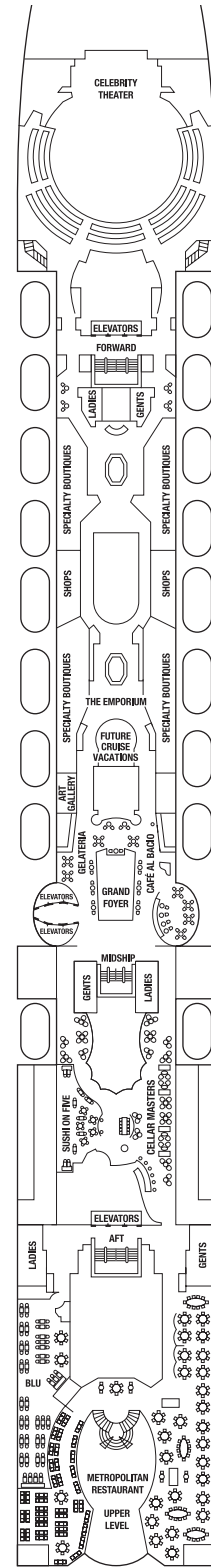

Deck plans are not drawn to scale. Deck numbers reflect upper guest levels.

For an interactive deck plan experience and the most up-to-date deck plans, visit [celebritycruises.com](http://celebritycruises.com).

Deck 11

A1 9

Deck 10

Deck 9

CS S1 S2 A2 C1 C3  
FV 2B 4 9

- |                           |                                    |                                 |                               |
|---------------------------|------------------------------------|---------------------------------|-------------------------------|
| <b>PS</b> Penthouse Suite | <b>C1</b> Concierge Class 1        | <b>4</b> Ocean View Stateroom 4 | <b>11</b> Inside Stateroom 11 |
| <b>RS</b> Royal Suite     | <b>C2</b> Concierge Class 2        | <b>5</b> Ocean View Stateroom 5 | <b>12</b> Inside Stateroom 12 |
| <b>CS</b> Celebrity Suite | <b>C3</b> Concierge Class 3        | <b>6</b> Ocean View Stateroom 6 |                               |
| <b>S1</b> Sky Suite 1     | <b>FV</b> Family Veranda Stateroom | <b>7</b> Ocean View Stateroom 7 |                               |
| <b>S2</b> Sky Suite 2     | <b>2A</b> Veranda Stateroom 2A     | <b>8</b> Ocean View Stateroom 8 |                               |
| <b>A1</b> AquaClass® 1    | <b>2B</b> Veranda Stateroom 2B     | <b>9</b> Inside Stateroom 9     |                               |
| <b>A2</b> AquaClass 2     | <b>2C</b> Veranda Stateroom 2C     | <b>10</b> Inside Stateroom 10   |                               |
- Convertible Sofa Bed
  - ▲ One Upper Berth
  - Two Upper Berths
  - | Connecting Staterooms
  - ↘ Inside Stateroom Door Location
  - ♿ Wheelchair Accessible Stateroom
  - Featuring Roll-In Shower

# CELEBRITY MILLENNIUM® DECK PLANS

Deck 8

CS S1 S2 C1 C2 C3  
FV 2B 4 9

Deck 7

CS C1 C3 FV  
2A 2C 4 9

Deck 6

PS RS CS S1 S2 C1 2B 2C 4

Deck 5