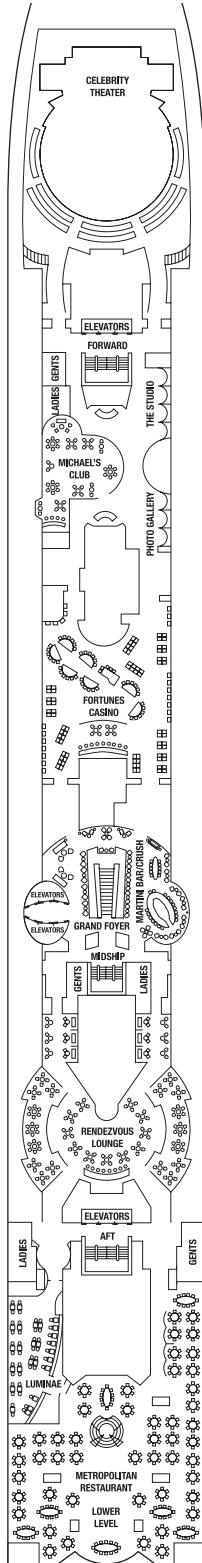

Deck 4

Deck 3

Deck 2

- PS Penthouse Suite
- RS Royal Suite
- CS Celebrity Suite
- S1 Sky Suite 1
- S2 Sky Suite 2
- A1 AquaClass® 1
- A2 AquaClass 2

- C1 Concierge Class 1
- C2 Concierge Class 2
- C3 Concierge Class 3
- FV Family Veranda Stateroom
- 2A Veranda Stateroom 2A
- 2B Veranda Stateroom 2B
- 2C Veranda Stateroom 2C

- 4 Ocean View Stateroom 4
- 5 Ocean View Stateroom 5
- 6 Ocean View Stateroom 6
- 7 Ocean View Stateroom 7
- 8 Ocean View Stateroom 8
- 9 Inside Stateroom 9
- 10 Inside Stateroom 10

- 11 Inside Stateroom 11
- 12 Inside Stateroom 12

- Convertible Sofa Bed
- One Upper Berth
- Two Upper Berths
- Connecting Staterooms
- Inside Stateroom Door Location
- Wheelchair Accessible Stateroom
- Featuring Roll-In Shower