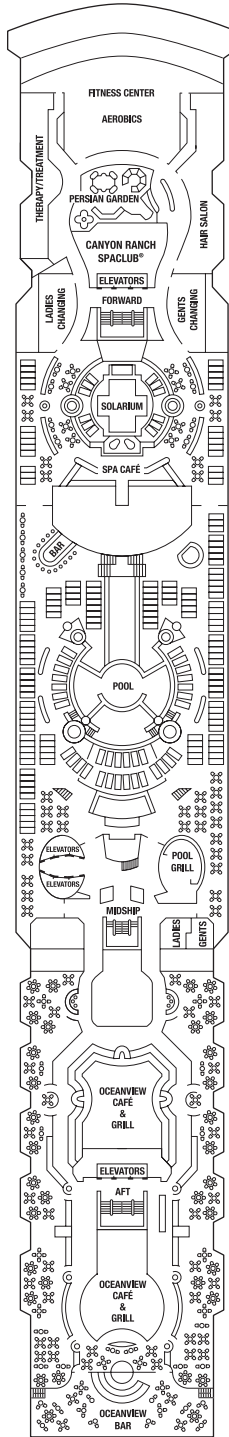

Deck plans are not drawn to scale. Deck numbers reflect upper guest levels.

For an interactive deck plan experience and the most up-to-date deck plans, visit [celebritycruises.com](http://celebritycruises.com).

Deck 11

A1 9

Deck 10

Deck 9

CS S1 S2 A2 C1 C3  
FV 2B 4 9

- |                           |                                    |                                 |                               |
|---------------------------|------------------------------------|---------------------------------|-------------------------------|
| <b>PS</b> Penthouse Suite | <b>C1</b> Concierge Class 1        | <b>4</b> Ocean View Stateroom 4 | <b>11</b> Inside Stateroom 11 |
| <b>RS</b> Royal Suite     | <b>C2</b> Concierge Class 2        | <b>5</b> Ocean View Stateroom 5 | <b>12</b> Inside Stateroom 12 |
| <b>CS</b> Celebrity Suite | <b>C3</b> Concierge Class 3        | <b>6</b> Ocean View Stateroom 6 |                               |
| <b>S1</b> Sky Suite 1     | <b>FV</b> Family Veranda Stateroom | <b>7</b> Ocean View Stateroom 7 |                               |
| <b>S2</b> Sky Suite 2     | <b>2A</b> Veranda Stateroom 2A     | <b>8</b> Ocean View Stateroom 8 |                               |
| <b>A1</b> AquaClass® 1    | <b>2B</b> Veranda Stateroom 2B     | <b>9</b> Inside Stateroom 9     |                               |
| <b>A2</b> AquaClass 2     | <b>2C</b> Veranda Stateroom 2C     | <b>10</b> Inside Stateroom 10   |                               |
- Convertible Sofa Bed
  - ▲ One Upper Berth
  - Two Upper Berths
  - | Connecting Staterooms
  - ↘ Inside Stateroom Door Location
  - ♿ Wheelchair Accessible Stateroom
  - Featuring Roll-In Shower

# CELEBRITY MILLENNIUM® DECK PLANS

Deck 8

CS S1 S2 C1 C2 C3  
FV 2B 4 9

Deck 7

CS C1 C3 FV  
2A 2C 4 9

Deck 6

PS RS CS S1 S2 C1 2B 2C 4

Deck 5