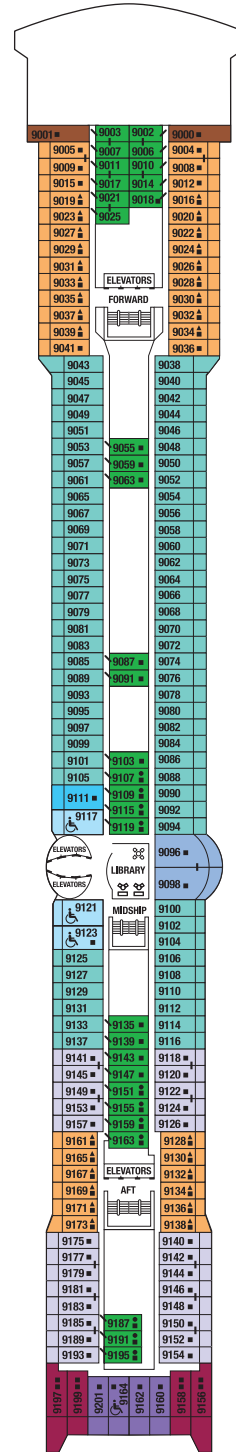

Deck plans are not drawn to scale. Deck numbers reflect upper guest levels.

For an interactive deck plan experience and the most up-to-date deck plans, visit [celebritycruises.com](http://celebritycruises.com).

Deck 11

A1 9

Deck 10

Deck 9

CS S1 S2 A2 C1 C3  
FV 2B 4 9

- |                           |                                    |                                 |                               |
|---------------------------|------------------------------------|---------------------------------|-------------------------------|
| <b>PS</b> Penthouse Suite | <b>C1</b> Concierge Class 1        | <b>4</b> Ocean View Stateroom 4 | <b>11</b> Inside Stateroom 11 |
| <b>RS</b> Royal Suite     | <b>C2</b> Concierge Class 2        | <b>5</b> Ocean View Stateroom 5 | <b>12</b> Inside Stateroom 12 |
| <b>CS</b> Celebrity Suite | <b>C3</b> Concierge Class 3        | <b>6</b> Ocean View Stateroom 6 |                               |
| <b>S1</b> Sky Suite 1     | <b>FV</b> Family Veranda Stateroom | <b>7</b> Ocean View Stateroom 7 |                               |
| <b>S2</b> Sky Suite 2     | <b>2A</b> Veranda Stateroom 2A     | <b>8</b> Ocean View Stateroom 8 |                               |
| <b>A1</b> AquaClass® 1    | <b>2B</b> Veranda Stateroom 2B     | <b>9</b> Inside Stateroom 9     |                               |
| <b>A2</b> AquaClass 2     | <b>2C</b> Veranda Stateroom 2C     | <b>10</b> Inside Stateroom 10   |                               |
- Convertible Sofa Bed
  - ▲ One Upper Berth
  - Two Upper Berths
  - | Connecting Staterooms
  - ↘ Inside Stateroom Door Location
  - ♿ Wheelchair Accessible Stateroom
  - Featuring Roll-In Shower

# CELEBRITY MILLENNIUM® DECK PLANS

Deck 8

CS S1 S2 C1 C2 C3  
FV 2B 4 9

Deck 7

CS C1 C3 FV  
2A 2C 4 9

Deck 6

PS RS CS S1 S2 C1 2B 2C 4

Deck 5