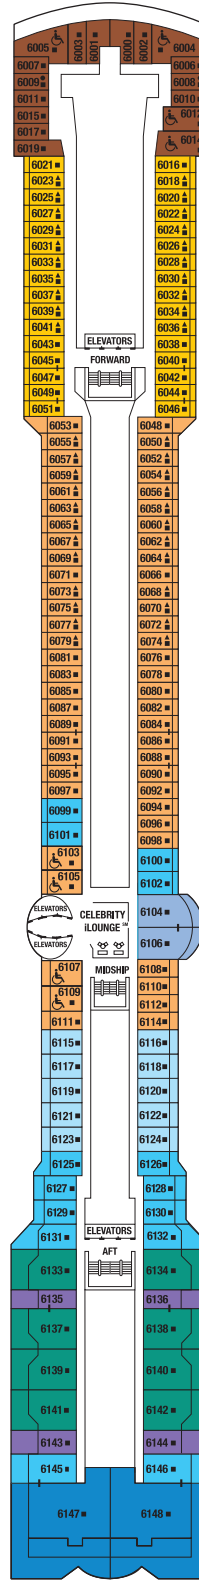

Deck plans are not drawn to scale. Deck numbers reflect upper guest levels.

For an interactive deck plan experience and the most up-to-date deck plans, visit [celebritycruises.com](http://celebritycruises.com).

Deck 11

A1 9

Deck 10

Deck 9

CS S1 S2 A2 C1 C3  
FV 2B 4 9

- |                           |                                    |                                 |                               |
|---------------------------|------------------------------------|---------------------------------|-------------------------------|
| <b>PS</b> Penthouse Suite | <b>C1</b> Concierge Class 1        | <b>4</b> Ocean View Stateroom 4 | <b>11</b> Inside Stateroom 11 |
| <b>RS</b> Royal Suite     | <b>C2</b> Concierge Class 2        | <b>5</b> Ocean View Stateroom 5 | <b>12</b> Inside Stateroom 12 |
| <b>CS</b> Celebrity Suite | <b>C3</b> Concierge Class 3        | <b>6</b> Ocean View Stateroom 6 |                               |
| <b>S1</b> Sky Suite 1     | <b>FV</b> Family Veranda Stateroom | <b>7</b> Ocean View Stateroom 7 |                               |
| <b>S2</b> Sky Suite 2     | <b>2A</b> Veranda Stateroom 2A     | <b>8</b> Ocean View Stateroom 8 |                               |
| <b>A1</b> AquaClass® 1    | <b>2B</b> Veranda Stateroom 2B     | <b>9</b> Inside Stateroom 9     |                               |
| <b>A2</b> AquaClass 2     | <b>2C</b> Veranda Stateroom 2C     | <b>10</b> Inside Stateroom 10   |                               |
- Convertible Sofa Bed
  - ▲ One Upper Berth
  - Two Upper Berths
  - | Connecting Staterooms
  - ↘ Inside Stateroom Door Location
  - ♿ Wheelchair Accessible Stateroom
  - Featuring Roll-In Shower

# CELEBRITY MILLENNIUM® DECK PLANS

Deck 8

CS S1 S2 C1 C2 C3  
FV 2B 4 9

Deck 7

CS C1 C3 FV  
2A 2C 4 9

Deck 6

PS RS CS S1 S2 C1 2B 2C 4

Deck 5