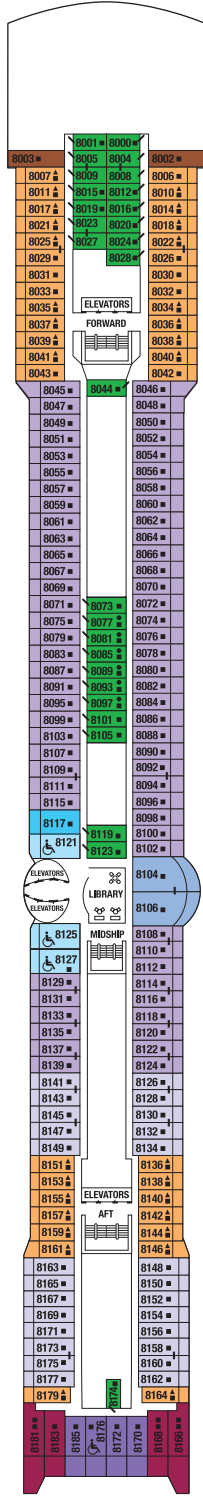

Deck plans are not drawn to scale. Deck numbers reflect upper guest levels.

For an interactive deck plan experience and the most up-to-date deck plans, visit [celebritycruises.com](http://celebritycruises.com).

Deck 11

A1 9

Deck 10

Deck 9

CS S1 S2 A2 C1 C3  
FV 2B 4 9

- |                           |                                    |                                 |                               |
|---------------------------|------------------------------------|---------------------------------|-------------------------------|
| <b>PS</b> Penthouse Suite | <b>C1</b> Concierge Class 1        | <b>4</b> Ocean View Stateroom 4 | <b>11</b> Inside Stateroom 11 |
| <b>RS</b> Royal Suite     | <b>C2</b> Concierge Class 2        | <b>5</b> Ocean View Stateroom 5 | <b>12</b> Inside Stateroom 12 |
| <b>CS</b> Celebrity Suite | <b>C3</b> Concierge Class 3        | <b>6</b> Ocean View Stateroom 6 |                               |
| <b>S1</b> Sky Suite 1     | <b>FV</b> Family Veranda Stateroom | <b>7</b> Ocean View Stateroom 7 |                               |
| <b>S2</b> Sky Suite 2     | <b>2A</b> Veranda Stateroom 2A     | <b>8</b> Ocean View Stateroom 8 |                               |
| <b>A1</b> AquaClass® 1    | <b>2B</b> Veranda Stateroom 2B     | <b>9</b> Inside Stateroom 9     |                               |
| <b>A2</b> AquaClass 2     | <b>2C</b> Veranda Stateroom 2C     | <b>10</b> Inside Stateroom 10   |                               |
- Convertible Sofa Bed
  - ▲ One Upper Berth
  - Two Upper Berths
  - | Connecting Staterooms
  - ↘ Inside Stateroom Door Location
  - ♿ Wheelchair Accessible Stateroom
  - Featuring Roll-In Shower

# CELEBRITY MILLENNIUM® DECK PLANS

Deck 8

CS S1 S2 C1 C2 C3  
FV 2B 4 9

Deck 7

CS C1 C3 FV  
2A 2C 4 9

Deck 6

PS RS CS S1 S2 C1 2B 2C 4

Deck 5