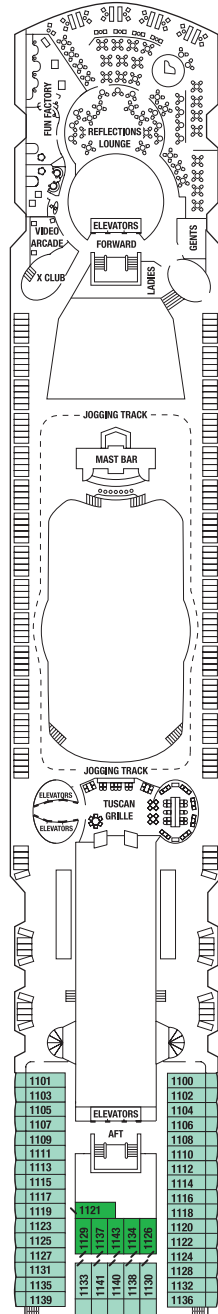

Deck plans are not drawn to scale. Deck numbers reflect upper guest levels.

For an interactive deck plan experience and the most up-to-date deck plans, visit [celebritycruises.com](http://celebritycruises.com).

Deck 9

Deck 10

Deck 11

Deck 12

- |                           |                                    |                                 |                               |
|---------------------------|------------------------------------|---------------------------------|-------------------------------|
| <b>PS</b> Penthouse Suite | <b>C1</b> Concierge Class 1        | <b>4</b> Ocean View Stateroom 4 | <b>11</b> Inside Stateroom 11 |
| <b>RS</b> Royal Suite     | <b>C2</b> Concierge Class 2        | <b>5</b> Ocean View Stateroom 5 | <b>12</b> Inside Stateroom 12 |
| <b>CS</b> Celebrity Suite | <b>C3</b> Concierge Class 3        | <b>6</b> Ocean View Stateroom 6 |                               |
| <b>S1</b> Sky Suite 1     | <b>FV</b> Family Veranda Stateroom | <b>7</b> Ocean View Stateroom 7 |                               |
| <b>S2</b> Sky Suite 2     | <b>2A</b> Veranda Stateroom 2A     | <b>8</b> Ocean View Stateroom 8 |                               |
| <b>A1</b> AquaClass® 1    | <b>2B</b> Veranda Stateroom 2B     | <b>9</b> Inside Stateroom 9     |                               |
| <b>A2</b> AquaClass 2     | <b>2C</b> Veranda Stateroom 2C     | <b>10</b> Inside Stateroom 10   |                               |
- Convertible Sofa Bed
  - ▲ One Upper Berth
  - Two Upper Berths
  - | Connecting Staterooms
  - ↘ Inside Stateroom Door Location
  - ♻ Wheelchair Accessible Stateroom
  - ♻ Featuring Roll-In Shower

# CELEBRITY CONSTELLATION® DECK PLANS

Deck 8

CS S1 S2 C1 C2 C3  
FV 2B 4 9

Deck 7

CS C1 C3 FV  
2A 2C 4 9

Deck 6

PS RS CS S1 S2 C1 2B 2C 4 9

Deck 5