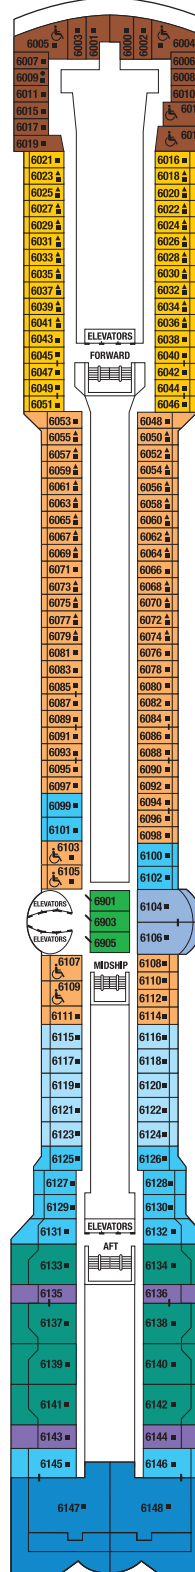

Deck plans are not drawn to scale. Deck numbers reflect upper guest levels.

For an interactive deck plan experience and the most up-to-date deck plans, visit [celebritycruises.com](http://celebritycruises.com).

Deck 9

Deck 10

Deck 11

Deck 12

- |                           |                                    |                                 |                               |
|---------------------------|------------------------------------|---------------------------------|-------------------------------|
| <b>PS</b> Penthouse Suite | <b>C1</b> Concierge Class 1        | <b>4</b> Ocean View Stateroom 4 | <b>11</b> Inside Stateroom 11 |
| <b>RS</b> Royal Suite     | <b>C2</b> Concierge Class 2        | <b>5</b> Ocean View Stateroom 5 | <b>12</b> Inside Stateroom 12 |
| <b>CS</b> Celebrity Suite | <b>C3</b> Concierge Class 3        | <b>6</b> Ocean View Stateroom 6 |                               |
| <b>S1</b> Sky Suite 1     | <b>FV</b> Family Veranda Stateroom | <b>7</b> Ocean View Stateroom 7 |                               |
| <b>S2</b> Sky Suite 2     | <b>2A</b> Veranda Stateroom 2A     | <b>8</b> Ocean View Stateroom 8 |                               |
| <b>A1</b> AquaClass® 1    | <b>2B</b> Veranda Stateroom 2B     | <b>9</b> Inside Stateroom 9     |                               |
| <b>A2</b> AquaClass 2     | <b>2C</b> Veranda Stateroom 2C     | <b>10</b> Inside Stateroom 10   |                               |
- Convertible Sofa Bed
  - ▲ One Upper Berth
  - Two Upper Berths
  - | Connecting Staterooms
  - ↘ Inside Stateroom Door Location
  - ♻ Wheelchair Accessible Stateroom
  - ♻ Featuring Roll-In Shower

# CELEBRITY CONSTELLATION® DECK PLANS

Deck 8

CS S1 S2 C1 C2 C3  
FV 2B 4 9

Deck 7

CS C1 C3 FV  
2A 2C 4 9

Deck 6

PS RS CS S1 S2 C1 2B 2C 4 9

Deck 5