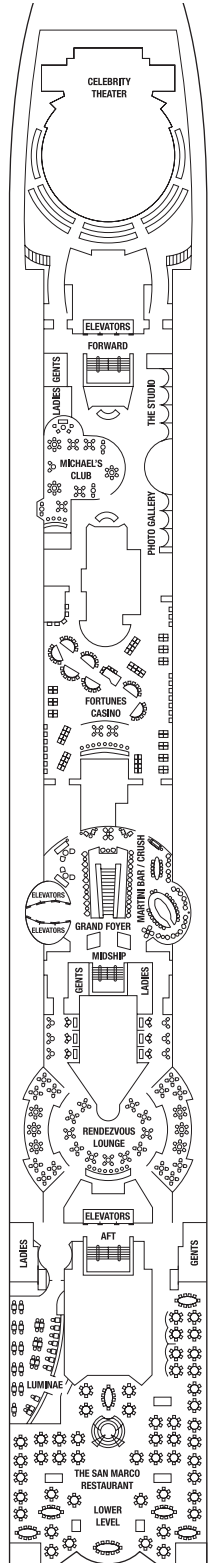

Deck 4

Deck 3

5 6 10

Deck 2

7 8 11 12

- PS Penthouse Suite
- RS Royal Suite
- CS Celebrity Suite
- S1 Sky Suite 1
- S2 Sky Suite 2
- A1 AquaClass® 1
- A2 AquaClass 2

- C1 Concierge Class 1
- C2 Concierge Class 2
- C3 Concierge Class 3
- FV Family Veranda Stateroom
- 2A Veranda Stateroom 2A
- 2B Veranda Stateroom 2B
- 2C Veranda Stateroom 2C

- 4 Ocean View Stateroom 4
- 5 Ocean View Stateroom 5
- 6 Ocean View Stateroom 6
- 7 Ocean View Stateroom 7
- 8 Ocean View Stateroom 8
- 9 Inside Stateroom 9
- 10 Inside Stateroom 10

- 11 Inside Stateroom 11
- 12 Inside Stateroom 12

- Convertible Sofa Bed
- ▲ One Upper Berth
- Two Upper Berths
- Connecting Staterooms
- / Inside Stateroom Door Location
- ♿ Wheelchair Accessible Stateroom
- Featuring Roll-In Shower