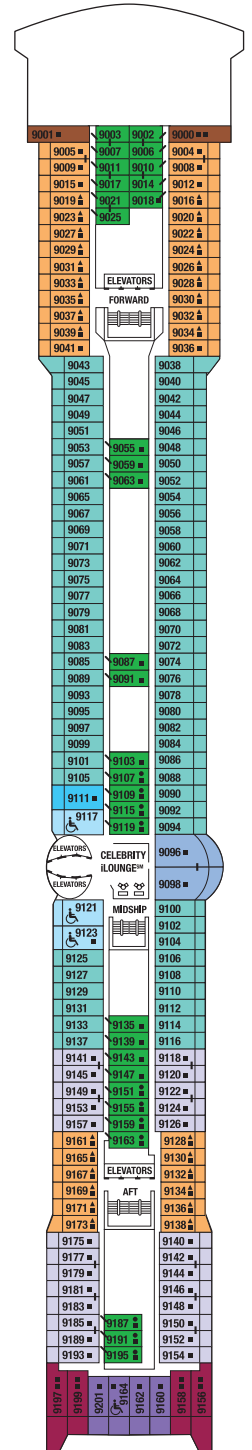

Staterooms 9004, 9005, 9040, 9042, 9045, and 9047 have partially obstructed views.

Staterooms 9094 and 9100 have smaller verandas that are semi-private.

Staterooms 9117, 9121, and 9123 have roll-in showers, no bathtubs.

Deck plans are not drawn to scale. Deck numbers reflect upper guest levels.

For an interactive deck plan experience and the most up-to-date deck plans, visit [celebritycruises.com](http://celebritycruises.com).

Deck 9

Deck 10

Deck 11

Deck 12

- |                           |                                    |                                 |                               |
|---------------------------|------------------------------------|---------------------------------|-------------------------------|
| <b>PS</b> Penthouse Suite | <b>C1</b> Concierge Class 1        | <b>4</b> Ocean View Stateroom 4 | <b>11</b> Inside Stateroom 11 |
| <b>RS</b> Royal Suite     | <b>C2</b> Concierge Class 2        | <b>5</b> Ocean View Stateroom 5 | <b>12</b> Inside Stateroom 12 |
| <b>CS</b> Celebrity Suite | <b>C3</b> Concierge Class 3        | <b>6</b> Ocean View Stateroom 6 |                               |
| <b>S1</b> Sky Suite 1     | <b>FV</b> Family Veranda Stateroom | <b>7</b> Ocean View Stateroom 7 |                               |
| <b>S2</b> Sky Suite 2     | <b>2A</b> Veranda Stateroom 2A     | <b>8</b> Ocean View Stateroom 8 |                               |
| <b>A1</b> AquaClass® 1    | <b>2B</b> Veranda Stateroom 2B     | <b>9</b> Inside Stateroom 9     |                               |
| <b>A2</b> AquaClass 2     | <b>2C</b> Veranda Stateroom 2C     | <b>10</b> Inside Stateroom 10   |                               |
- Convertible Sofa Bed
  - ▲ One Upper Berth
  - Two Upper Berths
  - | Connecting Staterooms
  - ↘ Inside Stateroom Door Location
  - ♻ Wheelchair Accessible Stateroom
  - ♻ Featuring Roll-In Shower