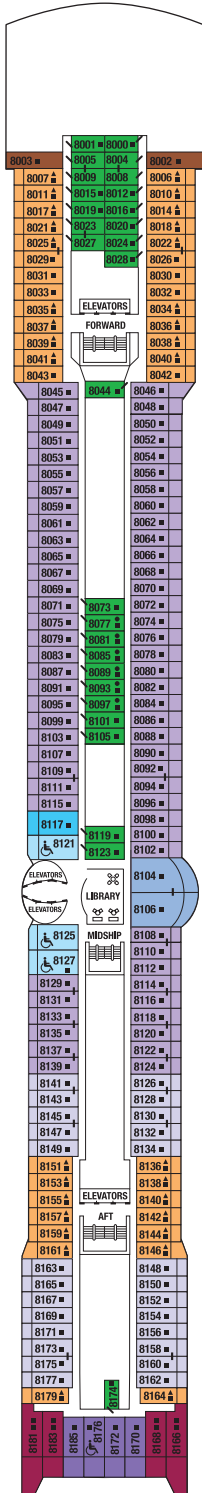

Deck plans are not drawn to scale. Deck numbers reflect upper guest levels.

For an interactive deck plan experience and the most up-to-date deck plans, visit [celebritycruises.com](http://celebritycruises.com).

Deck 9

Deck 10

Deck 11

Deck 12

- |                           |                                    |                                 |                               |
|---------------------------|------------------------------------|---------------------------------|-------------------------------|
| <b>PS</b> Penthouse Suite | <b>C1</b> Concierge Class 1        | <b>4</b> Ocean View Stateroom 4 | <b>11</b> Inside Stateroom 11 |
| <b>RS</b> Royal Suite     | <b>C2</b> Concierge Class 2        | <b>5</b> Ocean View Stateroom 5 | <b>12</b> Inside Stateroom 12 |
| <b>CS</b> Celebrity Suite | <b>C3</b> Concierge Class 3        | <b>6</b> Ocean View Stateroom 6 |                               |
| <b>S1</b> Sky Suite 1     | <b>FV</b> Family Veranda Stateroom | <b>7</b> Ocean View Stateroom 7 |                               |
| <b>S2</b> Sky Suite 2     | <b>2A</b> Veranda Stateroom 2A     | <b>8</b> Ocean View Stateroom 8 |                               |
| <b>A1</b> AquaClass® 1    | <b>2B</b> Veranda Stateroom 2B     | <b>9</b> Inside Stateroom 9     |                               |
| <b>A2</b> AquaClass 2     | <b>2C</b> Veranda Stateroom 2C     | <b>10</b> Inside Stateroom 10   |                               |
- Convertible Sofa Bed
  - ▲ One Upper Berth
  - Two Upper Berths
  - | Connecting Staterooms
  - ↘ Inside Stateroom Door Location
  - ♻ Wheelchair Accessible Stateroom
  - ♻ Featuring Roll-In Shower

# CELEBRITY CONSTELLATION® DECK PLANS

Deck 8

CS S1 S2 C1 C2 C3  
FV 2B 4 9

Deck 7

CS C1 C3 FV  
2A 2C 4 9

Deck 6

PS RS CS S1 S2 C1 2B 2C 4 9

Deck 5