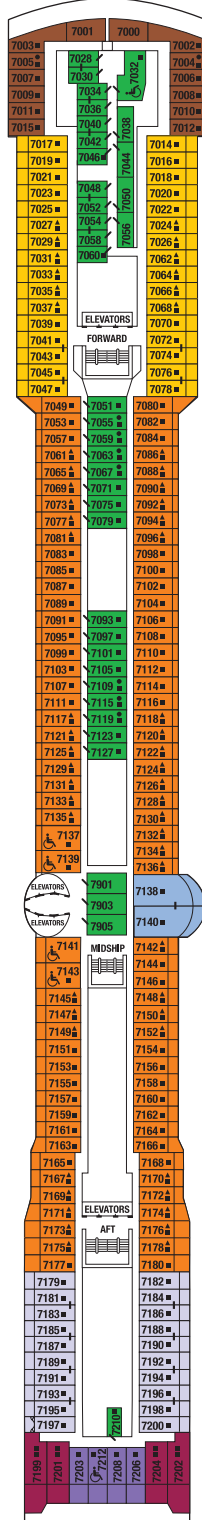

Deck plans are not drawn to scale. Deck numbers reflect upper guest levels.

For an interactive deck plan experience and the most up-to-date deck plans, visit [celebritycruises.com](http://celebritycruises.com).

Deck 9

Deck 10

Deck 11

Deck 12

- |                           |                                    |                                 |                               |
|---------------------------|------------------------------------|---------------------------------|-------------------------------|
| <b>PS</b> Penthouse Suite | <b>C1</b> Concierge Class 1        | <b>4</b> Ocean View Stateroom 4 | <b>11</b> Inside Stateroom 11 |
| <b>RS</b> Royal Suite     | <b>C2</b> Concierge Class 2        | <b>5</b> Ocean View Stateroom 5 | <b>12</b> Inside Stateroom 12 |
| <b>CS</b> Celebrity Suite | <b>C3</b> Concierge Class 3        | <b>6</b> Ocean View Stateroom 6 |                               |
| <b>S1</b> Sky Suite 1     | <b>FV</b> Family Veranda Stateroom | <b>7</b> Ocean View Stateroom 7 |                               |
| <b>S2</b> Sky Suite 2     | <b>2A</b> Veranda Stateroom 2A     | <b>8</b> Ocean View Stateroom 8 |                               |
| <b>A1</b> AquaClass® 1    | <b>2B</b> Veranda Stateroom 2B     | <b>9</b> Inside Stateroom 9     |                               |
| <b>A2</b> AquaClass 2     | <b>2C</b> Veranda Stateroom 2C     | <b>10</b> Inside Stateroom 10   |                               |
- Convertible Sofa Bed
  - ▲ One Upper Berth
  - Two Upper Berths
  - | Connecting Staterooms
  - ↘ Inside Stateroom Door Location
  - ♻ Wheelchair Accessible Stateroom
  - ♻ Featuring Roll-In Shower

# CELEBRITY CONSTELLATION® DECK PLANS

Deck 8

CS S1 S2 C1 C2 C3  
FV 2B 4 9

Deck 7

CS C1 C3 FV  
2A 2C 4 9

Deck 6

PS RS CS S1 S2 C1 2B 2C 4 9

Deck 5