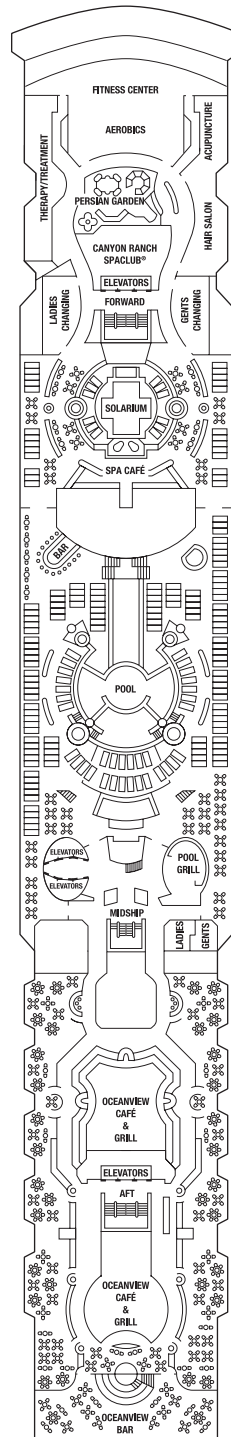

Staterooms 9004, 9005, 9040, 9042, 9045, and 9047 have partially obstructed views.

Staterooms 9094 and 9100 have smaller verandas that are semi-private.

Staterooms 9117, 9121, and 9123 have roll-in showers, no bathtubs.

Deck plans are not drawn to scale. Deck numbers reflect upper guest levels.

For an interactive deck plan experience and the most up-to-date deck plans, visit [celebritycruises.com](http://celebritycruises.com).

Deck 9

Deck 10

Deck 11

Deck 12

- |                           |                                    |                                 |                               |
|---------------------------|------------------------------------|---------------------------------|-------------------------------|
| <b>PS</b> Penthouse Suite | <b>C1</b> Concierge Class 1        | <b>4</b> Ocean View Stateroom 4 | <b>11</b> Inside Stateroom 11 |
| <b>RS</b> Royal Suite     | <b>C2</b> Concierge Class 2        | <b>5</b> Ocean View Stateroom 5 | <b>12</b> Inside Stateroom 12 |
| <b>CS</b> Celebrity Suite | <b>C3</b> Concierge Class 3        | <b>6</b> Ocean View Stateroom 6 |                               |
| <b>S1</b> Sky Suite 1     | <b>FV</b> Family Veranda Stateroom | <b>7</b> Ocean View Stateroom 7 |                               |
| <b>S2</b> Sky Suite 2     | <b>2A</b> Veranda Stateroom 2A     | <b>8</b> Ocean View Stateroom 8 |                               |
| <b>A1</b> AquaClass® 1    | <b>2B</b> Veranda Stateroom 2B     | <b>9</b> Inside Stateroom 9     |                               |
| <b>A2</b> AquaClass 2     | <b>2C</b> Veranda Stateroom 2C     | <b>10</b> Inside Stateroom 10   |                               |
- Convertible Sofa Bed
  - ▲ One Upper Berth
  - Two Upper Berths
  - | Connecting Staterooms
  - ↘ Inside Stateroom Door Location
  - ♻ Wheelchair Accessible Stateroom
  - ♻ Featuring Roll-In Shower