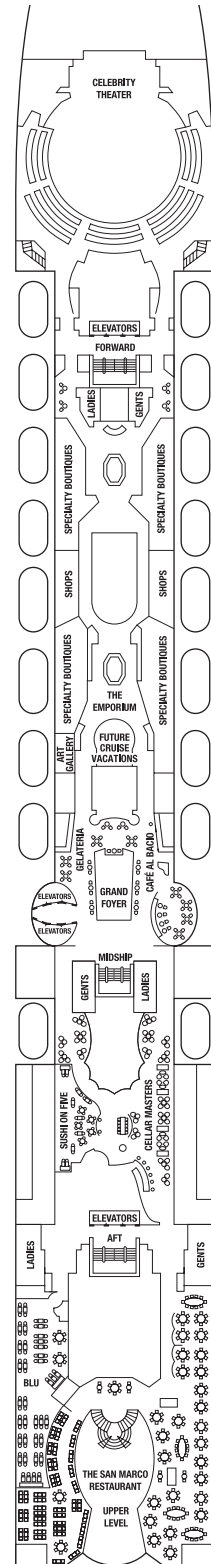

Deck plans are not drawn to scale. Deck numbers reflect upper guest levels.

For an interactive deck plan experience and the most up-to-date deck plans, visit [celebritycruises.com](http://celebritycruises.com).

Deck 9

Deck 10

Deck 11

Deck 12

- |                           |                                    |                                 |                               |
|---------------------------|------------------------------------|---------------------------------|-------------------------------|
| <b>PS</b> Penthouse Suite | <b>C1</b> Concierge Class 1        | <b>4</b> Ocean View Stateroom 4 | <b>11</b> Inside Stateroom 11 |
| <b>RS</b> Royal Suite     | <b>C2</b> Concierge Class 2        | <b>5</b> Ocean View Stateroom 5 | <b>12</b> Inside Stateroom 12 |
| <b>CS</b> Celebrity Suite | <b>C3</b> Concierge Class 3        | <b>6</b> Ocean View Stateroom 6 |                               |
| <b>S1</b> Sky Suite 1     | <b>FV</b> Family Veranda Stateroom | <b>7</b> Ocean View Stateroom 7 |                               |
| <b>S2</b> Sky Suite 2     | <b>2A</b> Veranda Stateroom 2A     | <b>8</b> Ocean View Stateroom 8 |                               |
| <b>A1</b> AquaClass® 1    | <b>2B</b> Veranda Stateroom 2B     | <b>9</b> Inside Stateroom 9     |                               |
| <b>A2</b> AquaClass 2     | <b>2C</b> Veranda Stateroom 2C     | <b>10</b> Inside Stateroom 10   |                               |
- Convertible Sofa Bed
  - ▲ One Upper Berth
  - Two Upper Berths
  - | Connecting Staterooms
  - ↘ Inside Stateroom Door Location
  - ♻ Wheelchair Accessible Stateroom
  - ♻ Featuring Roll-In Shower

# CELEBRITY CONSTELLATION® DECK PLANS

Deck 8

CS S1 S2 C1 C2 C3  
FV 2B 4 9

Deck 7

CS C1 C3 FV  
2A 2C 4 9

Deck 6

PS RS CS S1 S2 C1 2B 2C 4 9

Deck 5