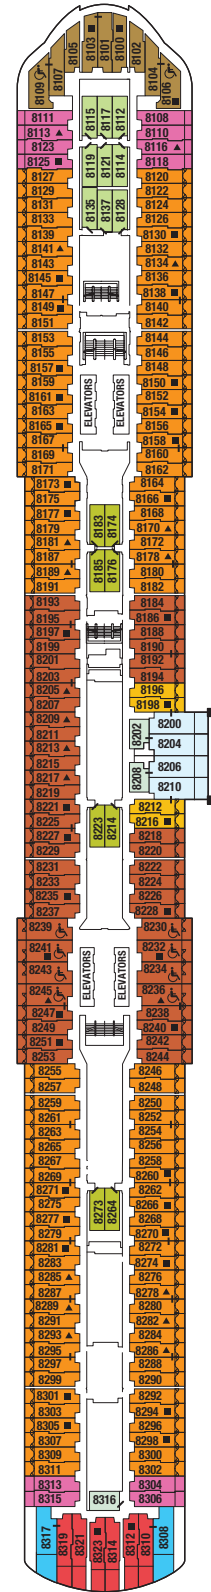

Accessible staterooms with a sofa bed accommodate a maximum of three guests. Accessible suites with a sofa bed accommodate a maximum of four guests. Staterooms 12107, 12187, 12219, 12112, 12148, 12150, 12164, 12170, 12188, and 12220 have partially obstructed veranda views.

Visit [celebritycruises.com/edge](http://celebritycruises.com/edge) for more reveals throughout 2017. Deck plans are not drawn to scale. Deck numbers reflect upper guest levels. For an interactive deck plan experience, 360° virtual tours of stateroom categories, and the most up-to-date deck plans, visit [celebritycruises.com](http://celebritycruises.com).

S1	S3	E1	E2	E3
E4	SV	1A	11	12

Deck 8

S1	S3	E1	E2	E4	
SV	1A	6	10	11	12

Deck 9

S1	S2	S3	A1	A2	C2	C3
E1	SV	1A	6	9	10	12

Deck 10

S1	S2	S3	A1	A2	
C2	C3	SV	9	10	12

Deck 11