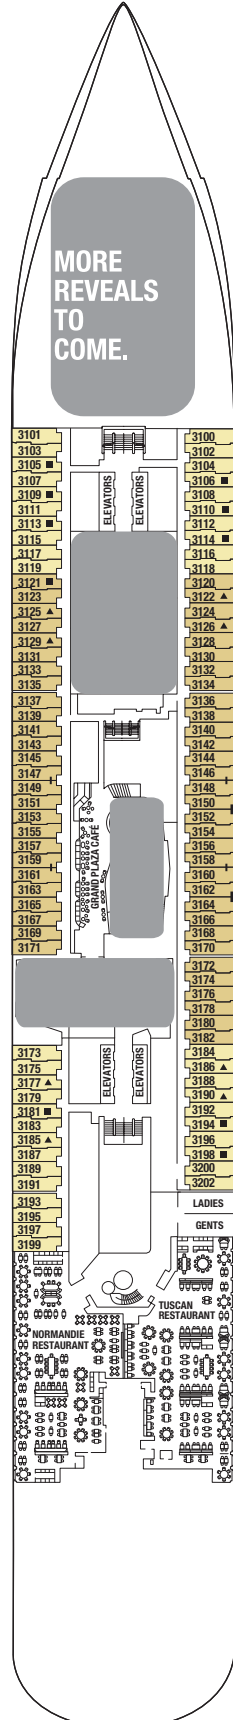

- S3 E3 E4 ES
- 1B PO 12

- 7 8

- IC Iconic Suite - PS Penthouse Suite - EV Edge Villas - RS Royal Suite - CS Celebrity Suite - S1 Sky Suite 1 - S2 Sky Suite 2 - S3 Sky Suite 3	- A1 AquaClass® 1 - A2 AquaClass 2 - C1 Concierge Class 1 - C2 Concierge Class 2 - C3 Concierge Class 3	- E1 Edge Stateroom w/ Infinite Veranda^{SM} 1 - E2 Edge Stateroom w/ Infinite Veranda 2 - E3 Edge Stateroom w/ Infinite Veranda 3 - E4 Edge Stateroom w/ Infinite Veranda 4 - ES Edge Single Stateroom w/ Infinite Veranda^{SM} - SV Sunset Veranda Stateroom 1A Deluxe Ocean View Stateroom w/ Veranda 1A 1B Deluxe Ocean View Stateroom w/ Veranda 1B	- PO Panoramic Ocean View Stateroom 6 Deluxe Ocean View Stateroom 06 7 Ocean View Stateroom 07 8 Ocean View Stateroom 08 9 Deluxe Inside Stateroom 09 10 Deluxe Inside Stateroom 10 11 Deluxe Inside Stateroom 11 12 Inside Stateroom 12	■ Quad - Double Sofa ▲ Triple - Single Sofa ★ Occupancy - Six | Connecting Staterooms ↘ Inside Stateroom Door Location ♿ Wheelchair Accessible Stateroom Featuring Roll-in Shower