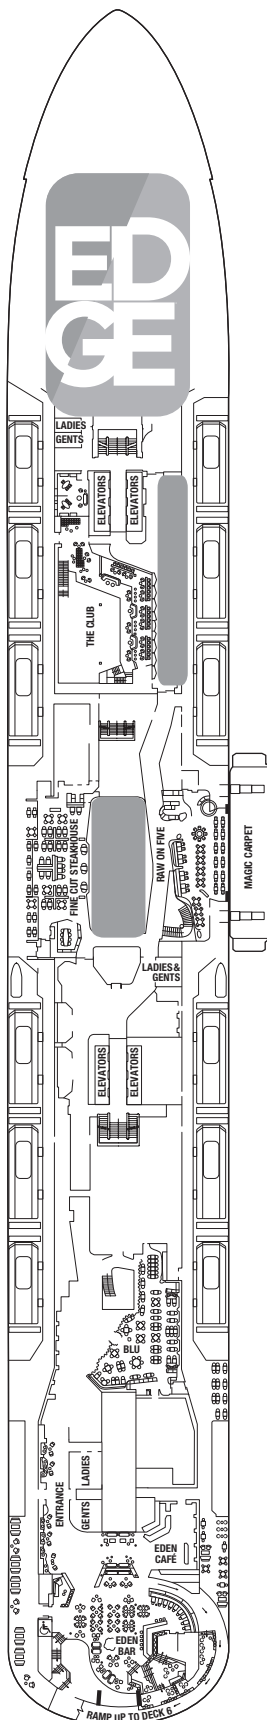

- S3 E3 E4 ES
- 1B PO 12

- 7 8

- IC Iconic Suite - PS Penthouse Suite - EV Edge Villas - RS Royal Suite - CS Celebrity Suite - S1 Sky Suite 1 - S2 Sky Suite 2 - S3 Sky Suite 3	- A1 AquaClass® 1 - A2 AquaClass 2 - C1 Concierge Class 1 - C2 Concierge Class 2 - C3 Concierge Class 3	- E1 Edge Stateroom w/ Infinite Veranda^{SM} 1 - E2 Edge Stateroom w/ Infinite Veranda 2 - E3 Edge Stateroom w/ Infinite Veranda 3 - E4 Edge Stateroom w/ Infinite Veranda 4 - ES Edge Single Stateroom w/ Infinite Veranda^{SM} - SV Sunset Veranda Stateroom 1A Deluxe Ocean View Stateroom w/ Veranda 1A 1B Deluxe Ocean View Stateroom w/ Veranda 1B	- PO Panoramic Ocean View Stateroom 6 Deluxe Ocean View Stateroom 06 7 Ocean View Stateroom 07 8 Ocean View Stateroom 08 9 Deluxe Inside Stateroom 09 10 Deluxe Inside Stateroom 10 11 Deluxe Inside Stateroom 11 12 Inside Stateroom 12	■ Quad - Double Sofa ▲ Triple - Single Sofa ★ Occupancy - Six | Connecting Staterooms ↘ Inside Stateroom Door Location ♿ Wheelchair Accessible Stateroom Featuring Roll-in Shower