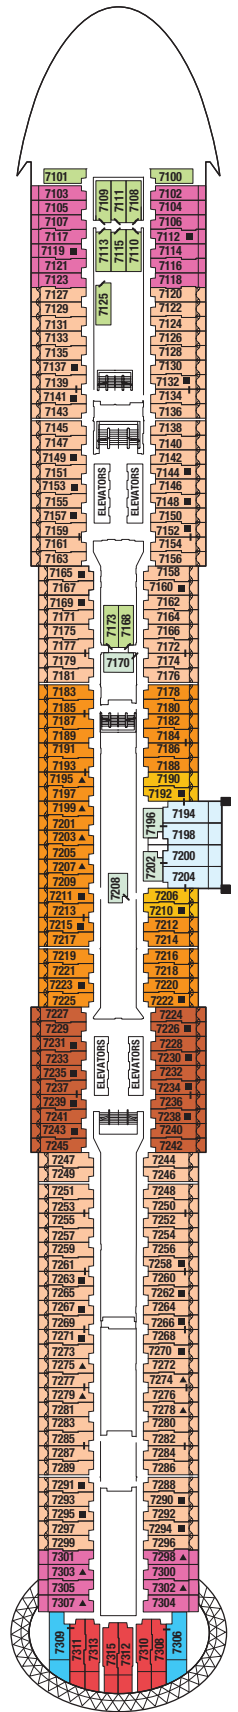

Accessible staterooms with a sofa bed accommodate a maximum of three guests. Accessible suites with a sofa bed accommodate a maximum of four guests. Staterooms 12107, 12187, 12219, 12112, 12148, 12150, 12164, 12170, 12188, and 12220 have partially obstructed veranda views.

Visit [celebritycruises.com/edge](http://celebritycruises.com/edge) for more reveals throughout 2017. Deck plans are not drawn to scale. Deck numbers reflect upper guest levels. For an interactive deck plan experience, 360° virtual tours of stateroom categories, and the most up-to-date deck plans, visit [celebritycruises.com](http://celebritycruises.com).

S1	S3	E1	E2	E3
E4	SV	1A	11	12

Deck 8

S1	S3	E1	E2	E4	
SV	1A	6	10	11	12

Deck 9

S1	S2	S3	A1	A2	C2	C3
E1	SV	1A	6	9	10	12

Deck 10

S1	S2	S3	A1	A2	
C2	C3	SV	9	10	12

Deck 11