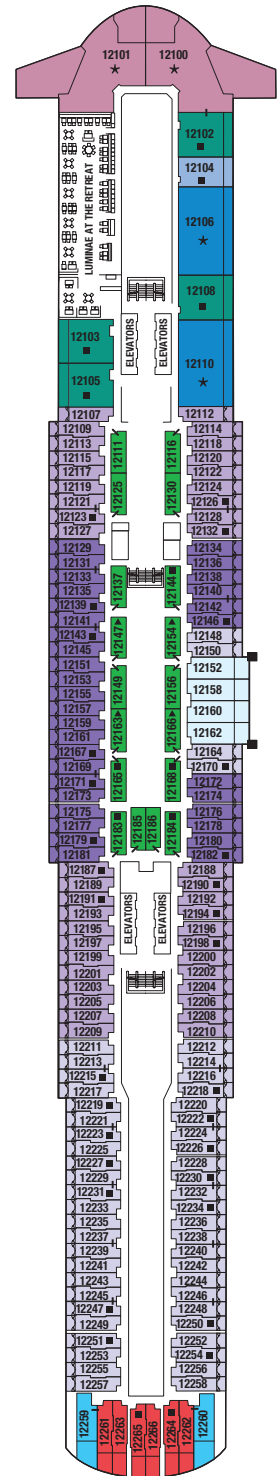

Deck 14

IC Iconic Suite	A1 AquaClass® 1	E1 Edge Stateroom w/ Infinite Veranda^{SM} 1	PO Panoramic Ocean View Stateroom	■ Quad - Double Sofa
PS Penthouse Suite	A2 AquaClass 2	E2 Edge Stateroom w/ Infinite Veranda 2	6 Deluxe Ocean View Stateroom 06	▲ Triple - Single Sofa
EV Edge Villas	C1 Concierge Class 1	E3 Edge Stateroom w/ Infinite Veranda 3	7 Ocean View Stateroom 07	★ Occupancy - Six
RS Royal Suite	C2 Concierge Class 2	E4 Edge Stateroom w/ Infinite Veranda 4	8 Ocean View Stateroom 08	| Connecting Staterooms
CS Celebrity Suite	C3 Concierge Class 3	ES Edge Single Stateroom w/ Infinite Veranda^{SM}	9 Deluxe Inside Stateroom 09	⌋ Inside Stateroom Door Location
S1 Sky Suite 1		SV Sunset Veranda Stateroom	10 Deluxe Inside Stateroom 10	♿ Wheelchair Accessible Stateroom
S2 Sky Suite 2		1A Deluxe Ocean View Stateroom w/ Veranda 1A	11 Deluxe Inside Stateroom 11	■ Featuring Roll-in Shower
S3 Sky Suite 3		1B Deluxe Ocean View Stateroom w/ Veranda 1B	12 Inside Stateroom 12