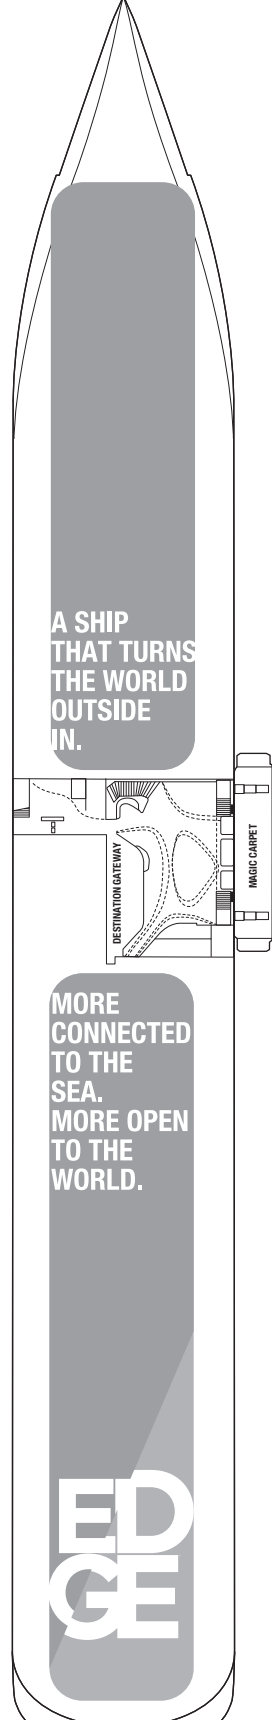

- S3 E3 E4 ES
- 1B PO 12

- 7 8

- IC Iconic Suite - PS Penthouse Suite - EV Edge Villas - RS Royal Suite - CS Celebrity Suite - S1 Sky Suite 1 - S2 Sky Suite 2 - S3 Sky Suite 3	- A1 AquaClass® 1 - A2 AquaClass 2 - C1 Concierge Class 1 - C2 Concierge Class 2 - C3 Concierge Class 3	- E1 Edge Stateroom w/ Infinite Veranda^{SM} 1 - E2 Edge Stateroom w/ Infinite Veranda 2 - E3 Edge Stateroom w/ Infinite Veranda 3 - E4 Edge Stateroom w/ Infinite Veranda 4 - ES Edge Single Stateroom w/ Infinite Veranda^{SM} - SV Sunset Veranda Stateroom 1A Deluxe Ocean View Stateroom w/ Veranda 1A 1B Deluxe Ocean View Stateroom w/ Veranda 1B	- PO Panoramic Ocean View Stateroom 6 Deluxe Ocean View Stateroom 06 7 Ocean View Stateroom 07 8 Ocean View Stateroom 08 9 Deluxe Inside Stateroom 09 10 Deluxe Inside Stateroom 10 11 Deluxe Inside Stateroom 11 12 Inside Stateroom 12	■ Quad - Double Sofa ▲ Triple - Single Sofa ★ Occupancy - Six | Connecting Staterooms ↘ Inside Stateroom Door Location ♿ Wheelchair Accessible Stateroom Featuring Roll-in Shower