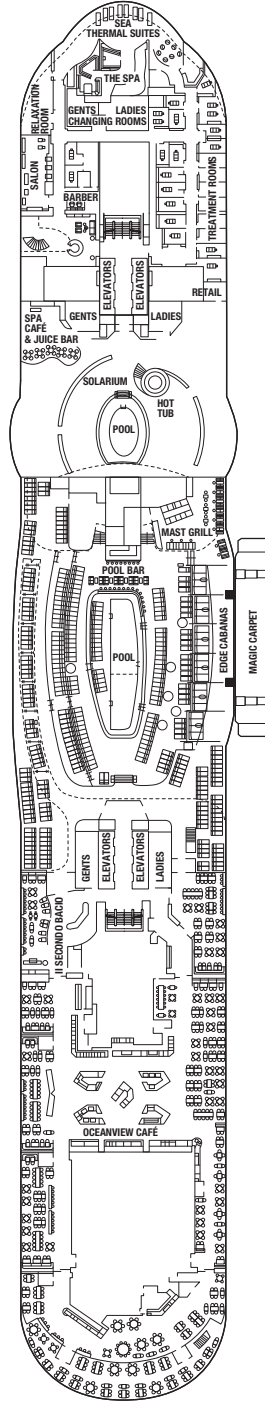

Deck 14

IC Iconic Suite	A1 AquaClass® 1	E1 Edge Stateroom w/ Infinite Veranda^{SM} 1	PO Panoramic Ocean View Stateroom	■ Quad - Double Sofa
PS Penthouse Suite	A2 AquaClass 2	E2 Edge Stateroom w/ Infinite Veranda 2	6 Deluxe Ocean View Stateroom 06	▲ Triple - Single Sofa
EV Edge Villas	C1 Concierge Class 1	E3 Edge Stateroom w/ Infinite Veranda 3	7 Ocean View Stateroom 07	★ Occupancy - Six
RS Royal Suite	C2 Concierge Class 2	E4 Edge Stateroom w/ Infinite Veranda 4	8 Ocean View Stateroom 08	| Connecting Staterooms
CS Celebrity Suite	C3 Concierge Class 3	ES Edge Single Stateroom w/ Infinite Veranda^{SM}	9 Deluxe Inside Stateroom 09	⌋ Inside Stateroom Door Location
S1 Sky Suite 1		SV Sunset Veranda Stateroom	10 Deluxe Inside Stateroom 10	♿ Wheelchair Accessible Stateroom
S2 Sky Suite 2		1A Deluxe Ocean View Stateroom w/ Veranda 1A	11 Deluxe Inside Stateroom 11	■ Featuring Roll-in Shower
S3 Sky Suite 3		1B Deluxe Ocean View Stateroom w/ Veranda 1B	12 Inside Stateroom 12