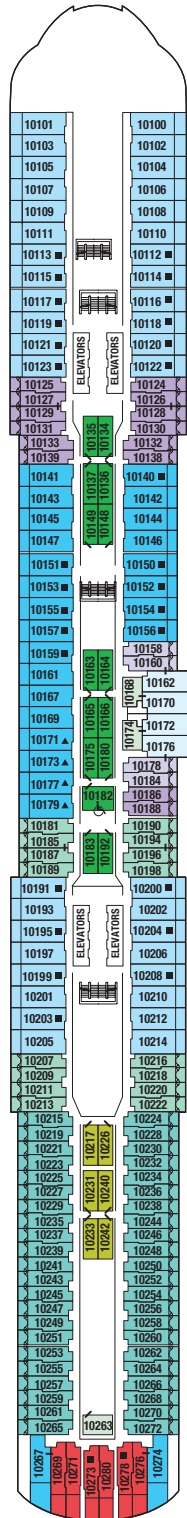

Accessible staterooms with a sofa bed accommodate a maximum of three guests. Accessible suites with a sofa bed accommodate a maximum of four guests. Staterooms 12107, 12187, 12219, 12112, 12148, 12150, 12164, 12170, 12188, and 12220 have partially obstructed veranda views.

Visit [celebritycruises.com/edge](http://celebritycruises.com/edge) for more reveals throughout 2017. Deck plans are not drawn to scale. Deck numbers reflect upper guest levels. For an interactive deck plan experience, 360° virtual tours of stateroom categories, and the most up-to-date deck plans, visit [celebritycruises.com](http://celebritycruises.com).

S1	S3	E1	E2	E3
E4	SV	1A	11	12

Deck 8

S1	S3	E1	E2	E4	
SV	1A	6	10	11	12

Deck 9

S1	S2	S3	A1	A2	C2	C3
E1	SV	1A	6	9	10	12

Deck 10

S1	S2	S3	A1	A2	
C2	C3	SV	9	10	12

Deck 11