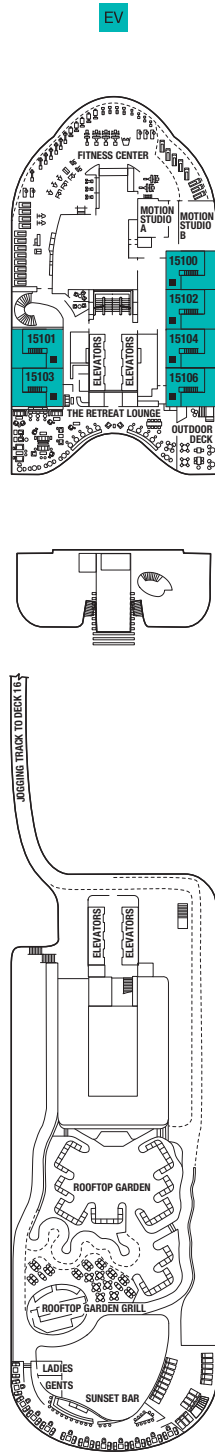

Visit [celebritycruises.com/edge](http://celebritycruises.com/edge) for more reveals throughout 2017. Deck plans are not drawn to scale. Deck numbers reflect upper guest levels. For an interactive deck plan experience, 360° virtual tours of stateroom categories, and the most up-to-date deck plans, visit [celebritycruises.com](http://celebritycruises.com).

Deck 12

IC	PS	RS	CS	S1	S3
C1	C2	C3	SV	9	

Deck 16

Deck 15

Deck 14

<b>IC</b> Iconic Suite	<b>A1</b> AquaClass® 1	<b>E1</b> Edge Stateroom w/ Infinite Veranda <sup>SM</sup> 1	<b>PO</b> Panoramic Ocean View Stateroom	<b>■</b> Quad - Double Sofa
<b>PS</b> Penthouse Suite	<b>A2</b> AquaClass 2	<b>E2</b> Edge Stateroom w/ Infinite Veranda 2	<b>6</b> Deluxe Ocean View Stateroom 06	<b>▲</b> Triple - Single Sofa
<b>EV</b> Edge Villas	<b>C1</b> Concierge Class 1	<b>E3</b> Edge Stateroom w/ Infinite Veranda 3	<b>7</b> Ocean View Stateroom 07	<b>★</b> Occupancy - Six
<b>RS</b> Royal Suite	<b>C2</b> Concierge Class 2	<b>E4</b> Edge Stateroom w/ Infinite Veranda 4	<b>8</b> Ocean View Stateroom 08	<b> </b> Connecting Staterooms
<b>CS</b> Celebrity Suite	<b>C3</b> Concierge Class 3	<b>ES</b> Edge Single Stateroom w/ Infinite Veranda <sup>SM</sup>	<b>9</b> Deluxe Inside Stateroom 09	<b>⌋</b> Inside Stateroom Door Location
<b>S1</b> Sky Suite 1		<b>SV</b> Sunset Veranda Stateroom	<b>10</b> Deluxe Inside Stateroom 10	<b>♿</b> Wheelchair Accessible Stateroom
<b>S2</b> Sky Suite 2		<b>1A</b> Deluxe Ocean View Stateroom w/ Veranda 1A	<b>11</b> Deluxe Inside Stateroom 11	<b>■</b> Featuring Roll-in Shower
<b>S3</b> Sky Suite 3		<b>1B</b> Deluxe Ocean View Stateroom w/ Veranda 1B	<b>12</b> Inside Stateroom 12	

S1	S3	E1	E2	E3
E4	SV	1A	11	12

Deck 8

S1	S3	E1	E2	E4	
SV	1A	6	10	11	12

Deck 9

S1	S2	S3	A1	A2	C2	C3
E1	SV	1A	6	9	10	12

Deck 10

S1	S2	S3	A1	A2	
C2	C3	SV	9	10	12

Deck 11