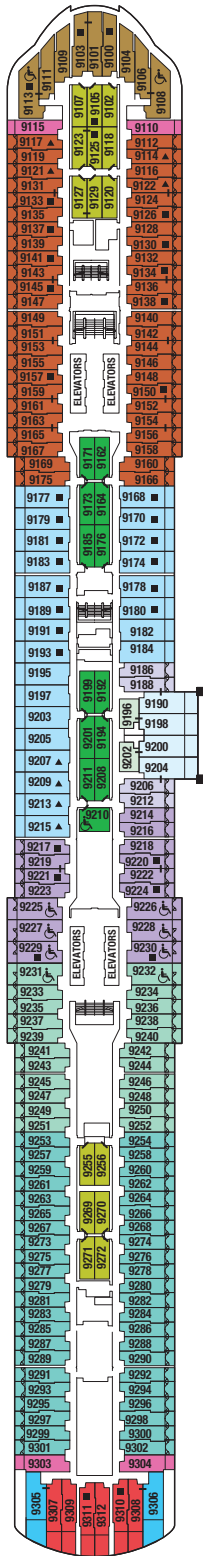

Accessible staterooms with a sofa bed accommodate a maximum of three guests. Accessible suites with a sofa bed accommodate a maximum of four guests. Staterooms 12107, 12187, 12219, 12112, 12148, 12150, 12164, 12170, 12188, and 12220 have partially obstructed veranda views.

Visit [celebritycruises.com/edge](http://celebritycruises.com/edge) for more reveals throughout 2017. Deck plans are not drawn to scale. Deck numbers reflect upper guest levels. For an interactive deck plan experience, 360° virtual tours of stateroom categories, and the most up-to-date deck plans, visit [celebritycruises.com](http://celebritycruises.com).

S1	S3	E1	E2	E3
E4	SV	1A	11	12

Deck 8

S1	S3	E1	E2	E4	
SV	1A	6	10	11	12

Deck 9

S1	S2	S3	A1	A2	C2	C3
E1	SV	1A	6	9	10	12

Deck 10

S1	S2	S3	A1	A2	
C2	C3	SV	9	10	12

Deck 11