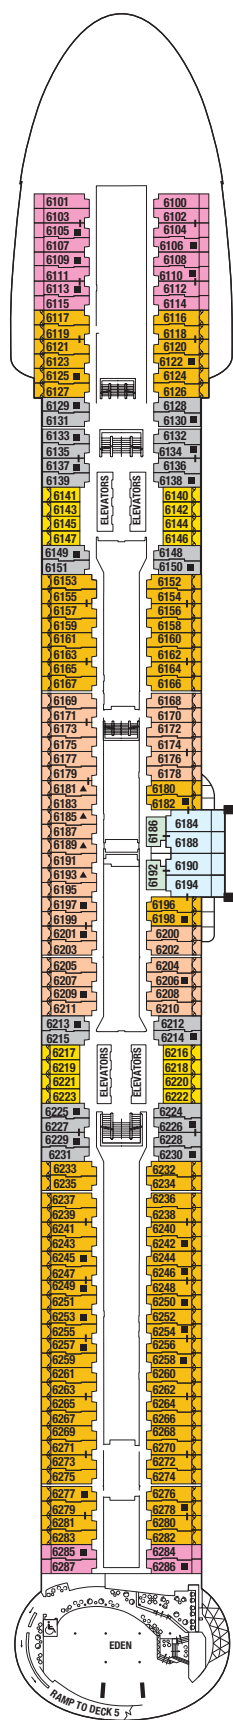

- S3 E3 E4 ES
- 1B PO 12

- 7 8

- IC Iconic Suite - PS Penthouse Suite - EV Edge Villas - RS Royal Suite - CS Celebrity Suite - S1 Sky Suite 1 - S2 Sky Suite 2 - S3 Sky Suite 3	- A1 AquaClass® 1 - A2 AquaClass 2 - C1 Concierge Class 1 - C2 Concierge Class 2 - C3 Concierge Class 3	- E1 Edge Stateroom w/ Infinite Veranda^{SM} 1 - E2 Edge Stateroom w/ Infinite Veranda 2 - E3 Edge Stateroom w/ Infinite Veranda 3 - E4 Edge Stateroom w/ Infinite Veranda 4 - ES Edge Single Stateroom w/ Infinite Veranda^{SM} - SV Sunset Veranda Stateroom 1A Deluxe Ocean View Stateroom w/ Veranda 1A 1B Deluxe Ocean View Stateroom w/ Veranda 1B	- PO Panoramic Ocean View Stateroom 6 Deluxe Ocean View Stateroom 06 7 Ocean View Stateroom 07 8 Ocean View Stateroom 08 9 Deluxe Inside Stateroom 09 10 Deluxe Inside Stateroom 10 11 Deluxe Inside Stateroom 11 12 Inside Stateroom 12	■ Quad - Double Sofa ▲ Triple - Single Sofa ★ Occupancy - Six | Connecting Staterooms ↘ Inside Stateroom Door Location ♿ Wheelchair Accessible Stateroom Featuring Roll-in Shower