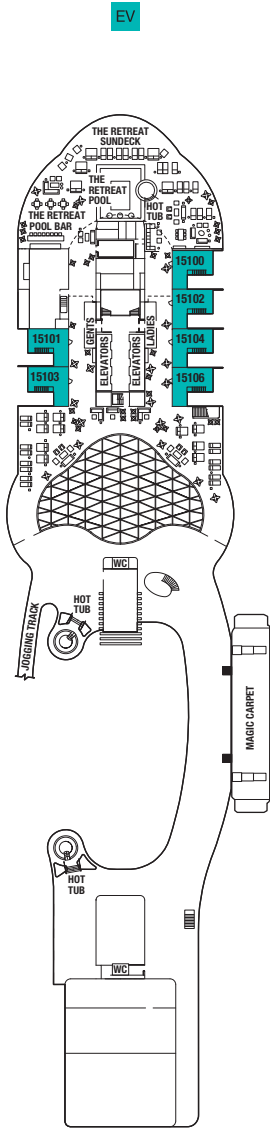

Accessible staterooms with a sofa bed accommodate a maximum of three guests. Accessible suites with a sofa bed accommodate a maximum of four guests. Staterooms 12107, 12187, 12219, 12112, 12148, 12150, 12164, 12170, 12188, and 12220 have partially obstructed veranda views.

Visit [celebritycruises.com/edge](http://celebritycruises.com/edge) for more reveals throughout 2017. Deck plans are not drawn to scale. Deck numbers reflect upper guest levels. For an interactive deck plan experience, 360° virtual tours of stateroom categories, and the most up-to-date deck plans, visit [celebritycruises.com](http://celebritycruises.com).

Deck 12

IC	PS	RS	CS	S1	S3
C1	C2	C3	SV	9	

Deck 16

Deck 15

Deck 14

<b>IC</b> Iconic Suite	<b>A1</b> AquaClass® 1	<b>E1</b> Edge Stateroom w/ Infinite Veranda <sup>SM</sup> 1	<b>PO</b> Panoramic Ocean View Stateroom	<b>■</b> Quad - Double Sofa
<b>PS</b> Penthouse Suite	<b>A2</b> AquaClass 2	<b>E2</b> Edge Stateroom w/ Infinite Veranda 2	<b>6</b> Deluxe Ocean View Stateroom 06	<b>▲</b> Triple - Single Sofa
<b>EV</b> Edge Villas	<b>C1</b> Concierge Class 1	<b>E3</b> Edge Stateroom w/ Infinite Veranda 3	<b>7</b> Ocean View Stateroom 07	<b>★</b> Occupancy - Six
<b>RS</b> Royal Suite	<b>C2</b> Concierge Class 2	<b>E4</b> Edge Stateroom w/ Infinite Veranda 4	<b>8</b> Ocean View Stateroom 08	<b> </b> Connecting Staterooms
<b>CS</b> Celebrity Suite	<b>C3</b> Concierge Class 3	<b>ES</b> Edge Single Stateroom w/ Infinite Veranda <sup>SM</sup>	<b>9</b> Deluxe Inside Stateroom 09	<b>⌋</b> Inside Stateroom Door Location
<b>S1</b> Sky Suite 1		<b>SV</b> Sunset Veranda Stateroom	<b>10</b> Deluxe Inside Stateroom 10	<b>♿</b> Wheelchair Accessible Stateroom
<b>S2</b> Sky Suite 2		<b>1A</b> Deluxe Ocean View Stateroom w/ Veranda 1A	<b>11</b> Deluxe Inside Stateroom 11	<b>■</b> Featuring Roll-in Shower
<b>S3</b> Sky Suite 3		<b>1B</b> Deluxe Ocean View Stateroom w/ Veranda 1B	<b>12</b> Inside Stateroom 12	