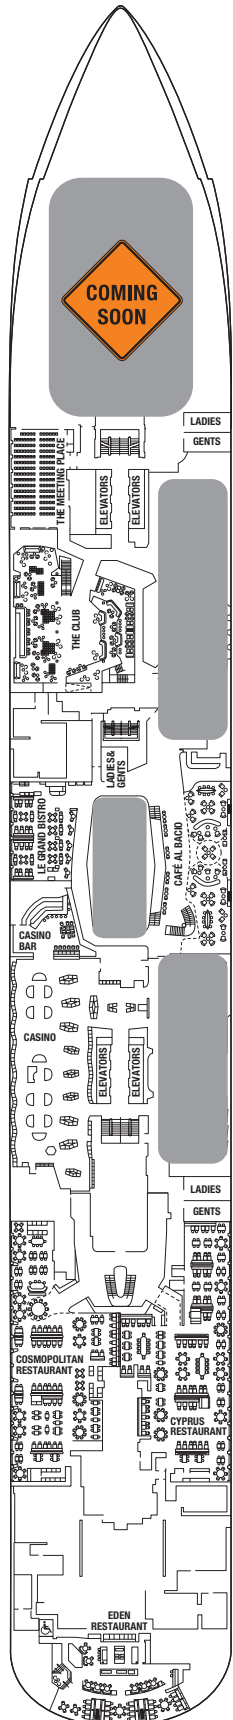

- S3 E3 E4 ES
- 1B PO 12

- 7 8

- IC Iconic Suite - PS Penthouse Suite - EV Edge Villas - RS Royal Suite - CS Celebrity Suite - S1 Sky Suite 1 - S2 Sky Suite 2 - S3 Sky Suite 3	- A1 AquaClass® 1 - A2 AquaClass 2 - C1 Concierge Class 1 - C2 Concierge Class 2 - C3 Concierge Class 3	- E1 Edge Stateroom w/ Infinite Veranda^{SM} 1 - E2 Edge Stateroom w/ Infinite Veranda 2 - E3 Edge Stateroom w/ Infinite Veranda 3 - E4 Edge Stateroom w/ Infinite Veranda 4 - ES Edge Single Stateroom w/ Infinite Veranda^{SM} - SV Sunset Veranda Stateroom 1A Deluxe Ocean View Stateroom w/ Veranda 1A 1B Deluxe Ocean View Stateroom w/ Veranda 1B	- PO Panoramic Ocean View Stateroom 6 Deluxe Ocean View Stateroom 06 7 Ocean View Stateroom 07 8 Ocean View Stateroom 08 9 Deluxe Inside Stateroom 09 10 Deluxe Inside Stateroom 10 11 Deluxe Inside Stateroom 11 12 Inside Stateroom 12	■ Quad - Double Sofa ▲ Triple - Single Sofa ★ Occupancy - Six | Connecting Staterooms ↘ Inside Stateroom Door Location ♿ Wheelchair Accessible Stateroom Featuring Roll-in Shower