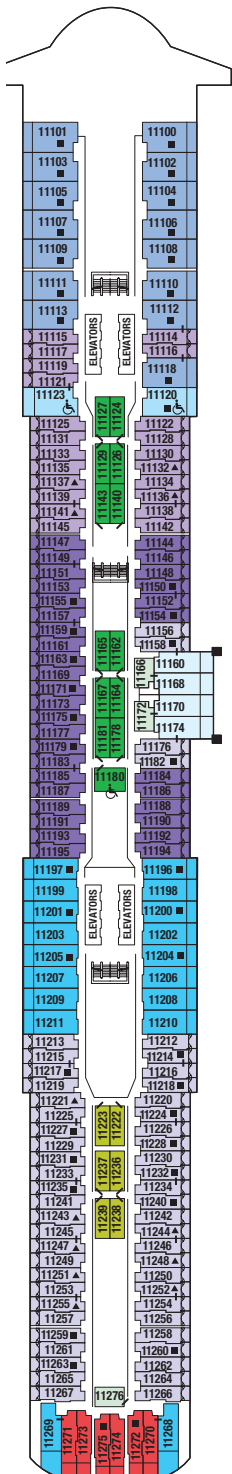

Deck 11

C5	S1	S2	S3	C1	C2
C3	SV	9	10	12	

Accessible staterooms with a sofa bed accommodate a maximum of three guests.
Accessible suites with a sofa bed accommodate a maximum of four guests.

Staterooms 6198, 6196, 6182, 6180, 6128, 6129, 7247, 7225, 7165, 7244, 7222, 7210, 7206, 7192, 7190, 7158, 8196, 8198, 8212, 8216, 8228, 8246, 8255, 8237, 8173, 9160, 9186, 9188, 9206, 9212, 9224, 9242, 9241, 9223, 9169, 10224, 10198, 10184, 10178, 10160, 10158, 10132, 10215, 10189, 10133, 11220, 11194, 11182, 11176, 11158, 11156, 11122, 11221, 11195, and 11125 have partially obstructed veranda views.

Visit celebritycruises.com/edge for more reveals throughout 2017.

Deck plans are not drawn to scale. Deck numbers reflect upper guest levels.

For an interactive deck plan experience, 360° virtual tours of stateroom categories, and the most up-to-date deck plans, visit celebritycruises.com.